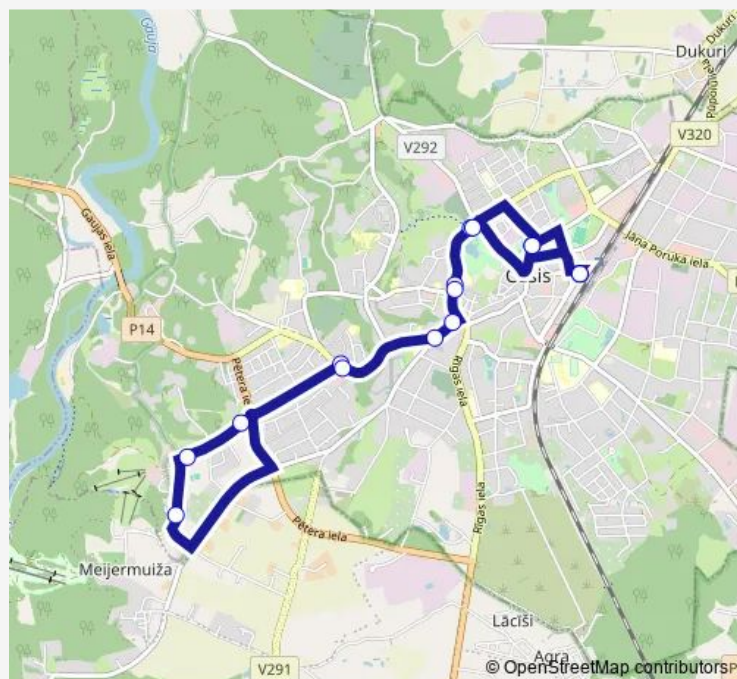

Lenču iela

Pils parks - 1

Maija parks

Route schedule

Cēsu Ao — Cēsu Ao

Monday	11:20-13:30
Tuesday	11:20-13:30
Wednesday	11:20-13:30
Thursday	11:20-13:30
Friday	11:20-13:30
Saturday	09:30-13:30
Sunday	—

Route info

Direction: Cēsu Ao

Stops: 22

Trip Duration: 0 hour 35 min

3005 — Cēsu AO-Cīrulīši-Cēsu Ao

Direction

Cēsu Ao — Cēsu Ao

16 stops

[Open route schedule](#)

Thursday 10:30-12:30

Friday 10:30-12:30

Saturday —

Sunday —

Route info

Direction: Cēsu Ao

Stops: 17

Trip Duration: 0 hour 30 min