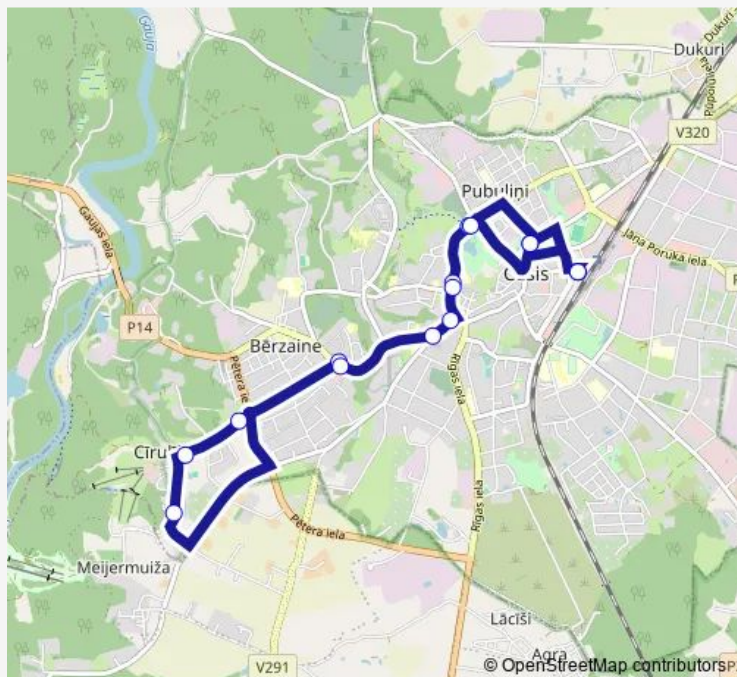

### Route schedule

Cēsu Ao — Cēsu Ao

Monday 08:30-09:30

Tuesday 08:30-09:30

Wednesday 08:30-09:30

Thursday 08:30-09:30

Friday 08:30-09:30

Saturday —

### Route info

Direction: Cēsu Ao

Stops: 16

Trip Duration: 0 hour 30 min

3005 — Cēsu AO-Cīruļīši-Cēsu Ao