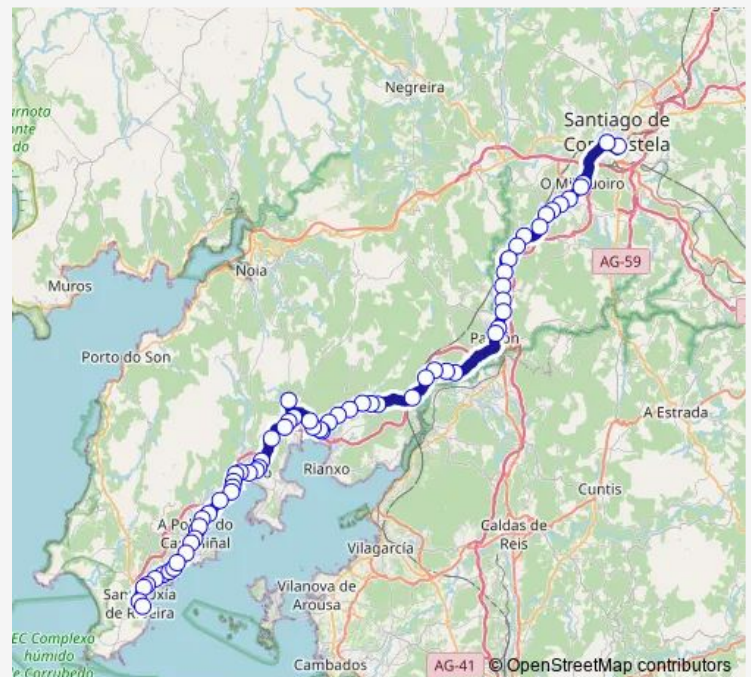

Thursday —

Friday 12:00-15:00

Saturday —

Sunday —

Route info

Direction: Santiago E.I.

Stops: 64

Trip Duration: 1 hour 18 min

XG847014 — Santiago E.I.- Araño- Ribeira E.A.

Imo

Bexo

Bures

Barbanza

Araño 2

Araño

A Casiña

Saturday —

Sunday —

Route info

Direction: Ribeira E.A.

Stops: 64

Trip Duration: 1 hour 18 min

Boiro Gasolineira

Boiro (Vilariño)