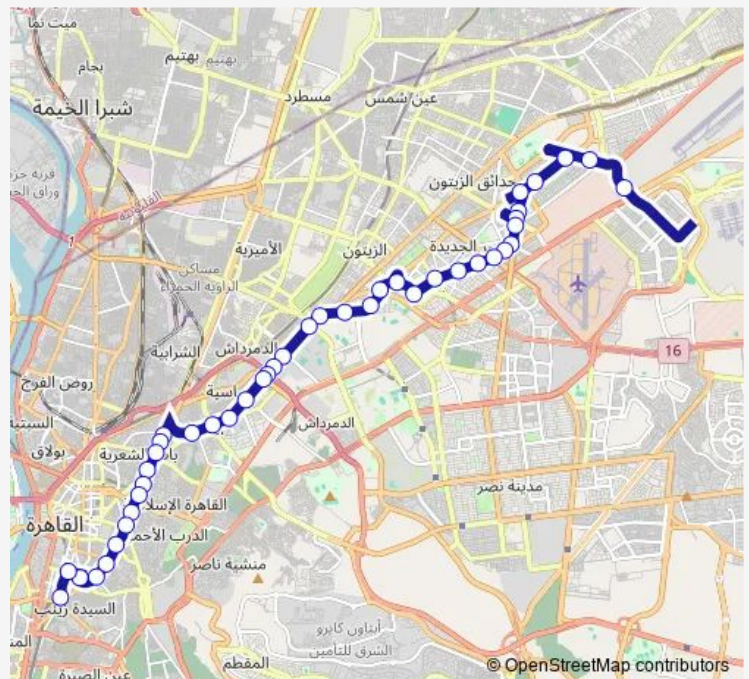

### Route schedule

Military Academy Stadium (Sheraton) — Abou Al Reesh

Monday 10:00

Tuesday 10:00

Wednesday 10:00

Thursday 10:00

Friday 10:00

Saturday 10:00

### Route info

Direction: Military Academy Stadium (Sheraton)

Stops: 43

Trip Duration: 1 hour 14 min

Minibus 112 — Abou Al Reesh - Masaken Sheraton

BusMaps

Ain Shams University Dorms

Ain Shams University