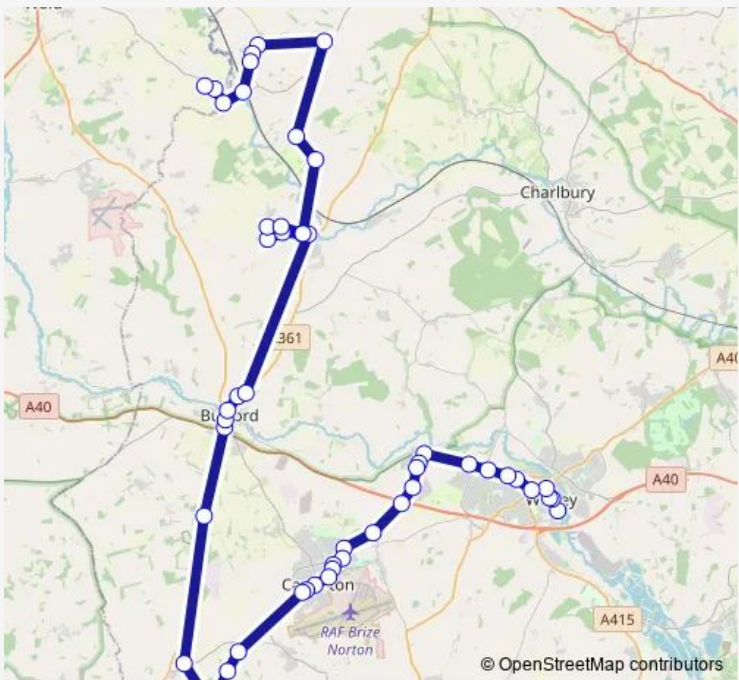

Bus V25 Kingham - Bledington - Churchill - Burford - Carterton - Witney

[Go to website](#)

Direction
 Sainsburys — The Green
 50 stops
[Open route schedule](#)

- Sainsburys
- Langdale Gate
- Market Square
- Library
- Moorland Road
- Tower Hill Garage
- Windrush Valley
- Windrush Industrial Park
- Downs Road
- The White Hart
- Charterville Close
- Brize Norton Road Shops
- Bushey Ground
- A40 Flyover
- Brize Norton Roundabout
- Teasel Way
- Bluebell Way
- Broadshires Health Centre
- Bovingdon Road
- Wycombe Way
- Town Hall

Route schedule
 Sainsburys — The Green

Monday	—
Tuesday	—
Wednesday	12:04
Thursday	—
Friday	—
Saturday	—
Sunday	—

Route info
 Direction: Sainsburys
 Stops: 50
 Trip Duration: 1 hour 23 min

V25 — Kingham - Bledington - Churchill - Burford - Carterton - Witney **BusMaps**

New Road

Rail Station turn

Foscot Turn

Primary School

Direction

The Green — Sainsburys

50 stops

[Open route schedule](#)

—

Route info

Direction: The Green

Stops: 50

Trip Duration: 1 hour 21 min

The Chilli Pepper

Carter Institute

Alderley Close