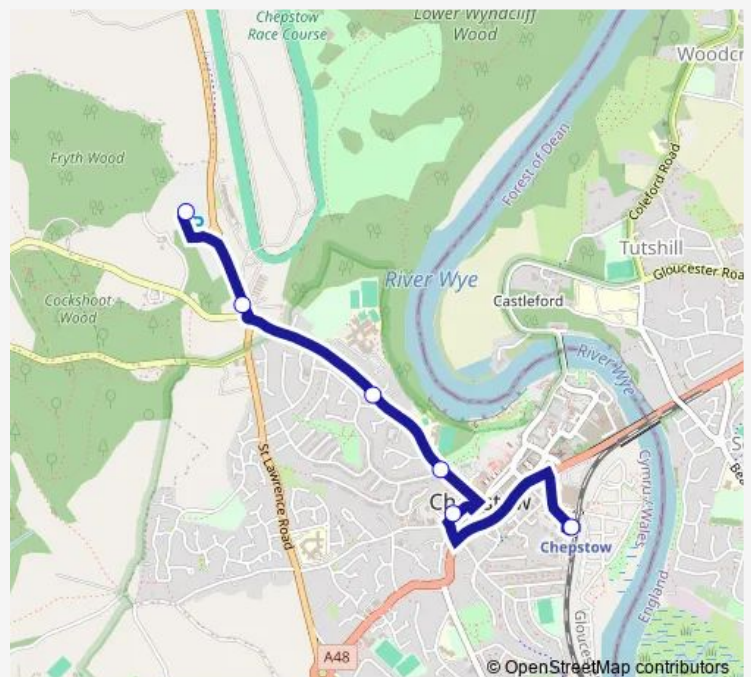

Wednesday —

Thursday —

Friday —

Saturday —

Sunday —

Route info

Direction: Chepstow Station Car Park

Stops: 6

Trip Duration: 0 hour 15 min

Crs

Direction

Chepstow Racecourse — Queensway Q1

41 stops

[Open route schedule](#)

Chepstow Racecourse

Lions Lodge

Bishpool Lane

Man of Gwent

Glanwern Drive

Farmwood Close

Hawthorne Avenue

Beechwood Park

Carisbrooke Road

Eveswell Primary School

Saturday —

Sunday —

Route info

Direction: Queensway Q1

Stops: 40

Trip Duration: 0 hour 40 min

Tabernacle

Five Lanes Cottages