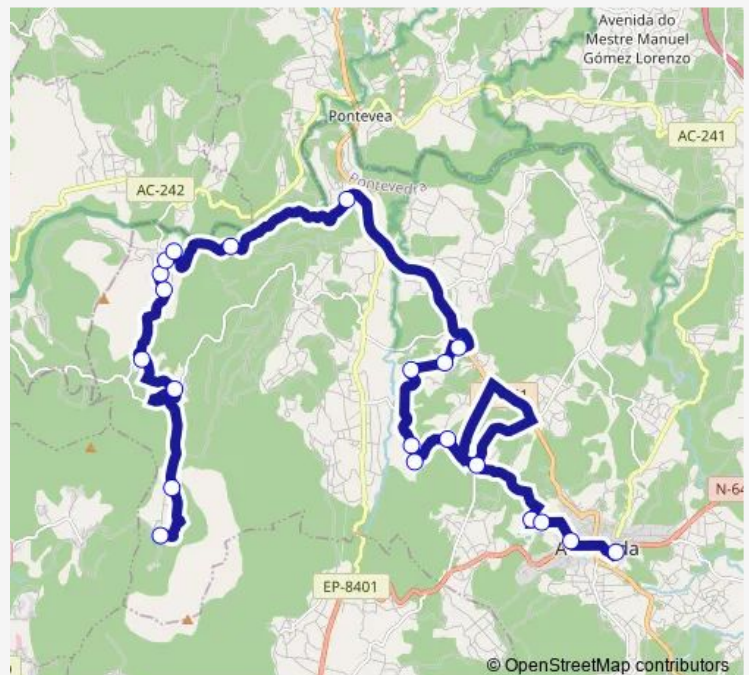

Thursday —

Friday 07:50

Saturday —

Sunday —

Route info

Direction: Requián

Stops: 21

Trip Duration: 0 hour 50 min

XG659005 — Requián - A Estrada E.A.

Direction

A Estrada E.A. — Requián

21 stops

[Open route schedule](#)

A Estrada E.A.

Centro Saude De A Estrada

IES Antón Losada Diéguez