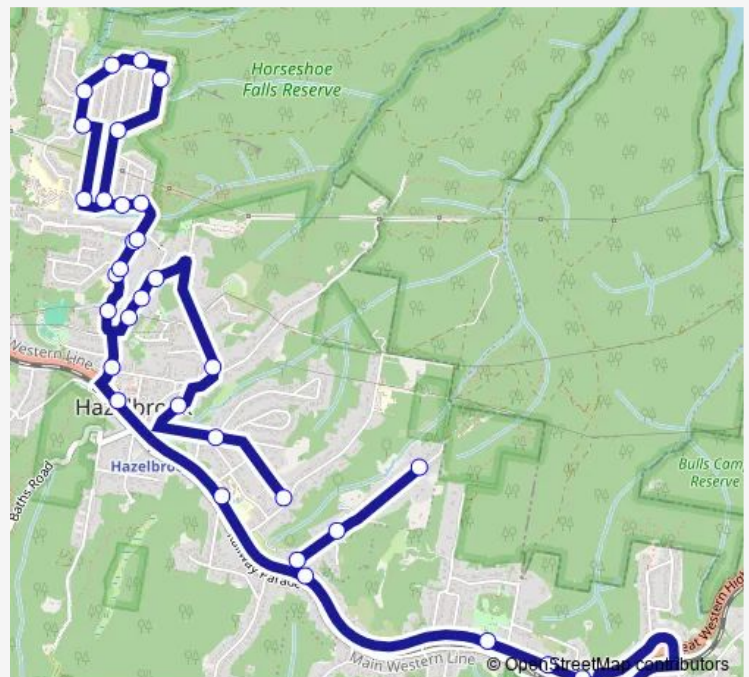

School Bus 8323 Hazelbrook to Woodford Station

[Go to website](#)

Direction

Cunningham St At Clearview Pde — Railway Pde Opp Woodford Station

33 stops

[Open route schedule](#)

- Cunningham St At Clearview Pde
- Falcon St Opp Talbot Rd
- Albert Rd Before Winbourne Rd
- Alexander Av At Kingsway
- Ross Av At Birdwood Pde
- Birdwood Av After Ross Av
- Birdwood Pde Before Oaklands Rd
- Oaklands Rd At Park Rd
- Oaklands Rd Before Derain Cres
- Oaklands Rd At Luchetti Av
- Hall Pde Opp Pine St
- Red Gum Av At Hall Pde
- Crest St At Hall Pde
- Hall Pde At Rock Lea St
- Hall Pde Opp Red Gum Av
- Hall Pde Opp Woodland Av
- Fern Av After Hall Pde (Hail And Ride)
- Fern Av At Blue Hills Rd
- Blue Hills Rd At Hall Pde
- Hall Pde At Brook St
- Oaklands Rd Opp Luchetti Av

Route schedule

Cunningham St At Clearview Pde — Railway Pde Opp Woodford Station

Monday	07:35
Tuesday	07:35
Wednesday	07:35
Thursday	07:35
Friday	07:35
Saturday	—
Sunday	—

Route info

Direction: Cunningham St At Clearview Pde

Stops: 33

Trip Duration: 0 hour 30 min

8323 — Hazelbrook to Woodford Station

Oaklands Rd Opp Derain Cres

Oaklands Rd At Glendarrah St

Hazelbrook Shops, Great Western Hwy

Hazelbrook Public School, Great Western Hwy

The schedule is provided in the local timezone. Times with "(+1)" indicate departures on the next day.

PDF file created on 2025-01-31

2024 BusMaps.com - All Rights Reserved