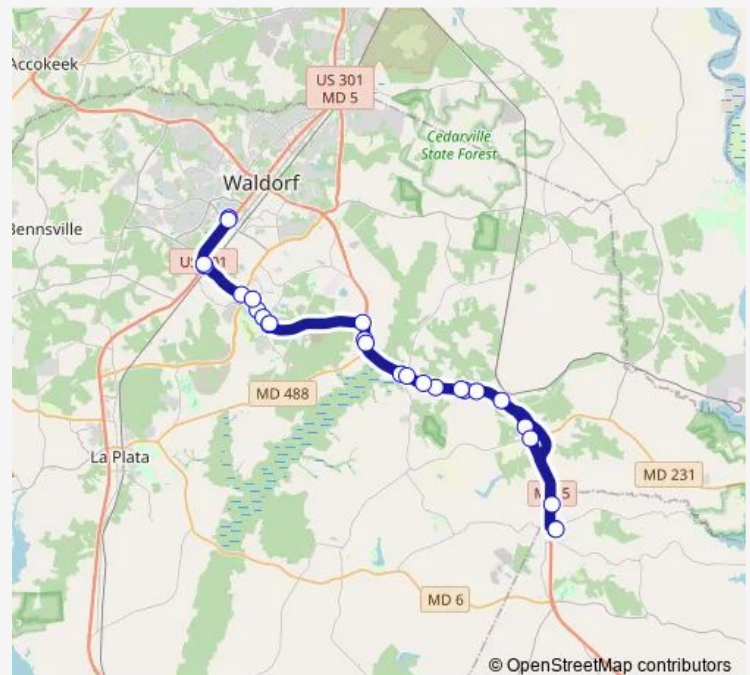

Bus Charlotte Hall

[Go to website](#)

Direction

301 Park & Ride Transfer Point — Waldorf Transfer Point

25 stops

[Open route schedule](#)

301 Park & Ride Transfer Point

Rt 301 N & Billingsley Rd (Wawa)

Rt 5 N & Olivers Shop Rd

Rt 5 N & Aubrey James Sr Pl

Rt 5 N & Billingsley Rd

Route schedule

301 Park & Ride Transfer Point — Waldorf Transfer Point

Monday 06:47-19:30

Tuesday 06:47-19:30

Wednesday 06:47-19:30

Thursday 06:47-19:30

Friday 06:47-19:30

Saturday 06:47-19:30

Sunday —

Route info

Direction: 301 Park & Ride Transfer Point

Stops: 25

Trip Duration: 0 hour 54 min

Charlotte Hall

BusMaps

Billingsley Rd & Piney Church

Billingsley Rd & St Martin's Dr

Billingsley Rd & Old Washington Rd

Waldorf Transfer Point

Bus time schedules and route maps are available in an offline PDF at busmaps.com. Use the busmaps.com website to see live bus times, train schedule or subway schedule, and step-by-step directions for all public transit in La Plata