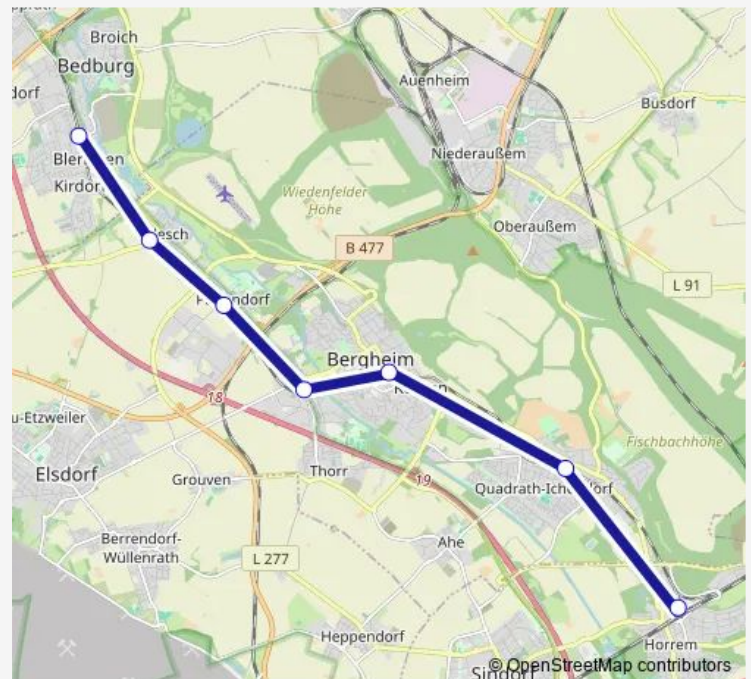

### Route schedule

Bedburg Bf — Kerpen Horrem Bf

Monday 06:13-19:13

Tuesday 06:13-19:13

Wednesday 06:13-19:13

Thursday 06:13-19:13

Friday 06:13-19:13

Saturday —

### Route info

Direction: Bedburg Bf

Stops: 7

Trip Duration: 0 hour 25 min