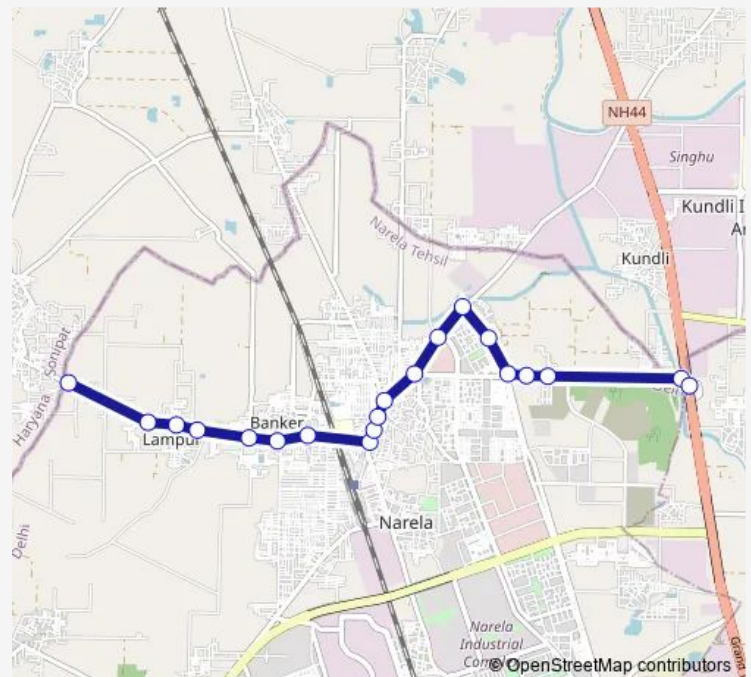

Singhu Border GT Road

### Route schedule

Lampur Border — Singhu Border GT Road

Monday 04:43-16:13

Tuesday 04:43-16:13

Wednesday 04:43-16:13

Thursday 04:43-16:13

Friday 04:43-16:13

Saturday 04:43-16:13

### Route info

Direction: Lampur Border

Stops: 20

Trip Duration: 0 hour 33 min

131adown2

BusMaps

131adown2 Bus time schedules and route maps are available in an offline PDF at [busmaps.com](https://busmaps.com). Use the [busmaps.com](https://busmaps.com) website to see live bus times, train schedule or subway schedule, and step-by-step directions for all public transit in Alipur