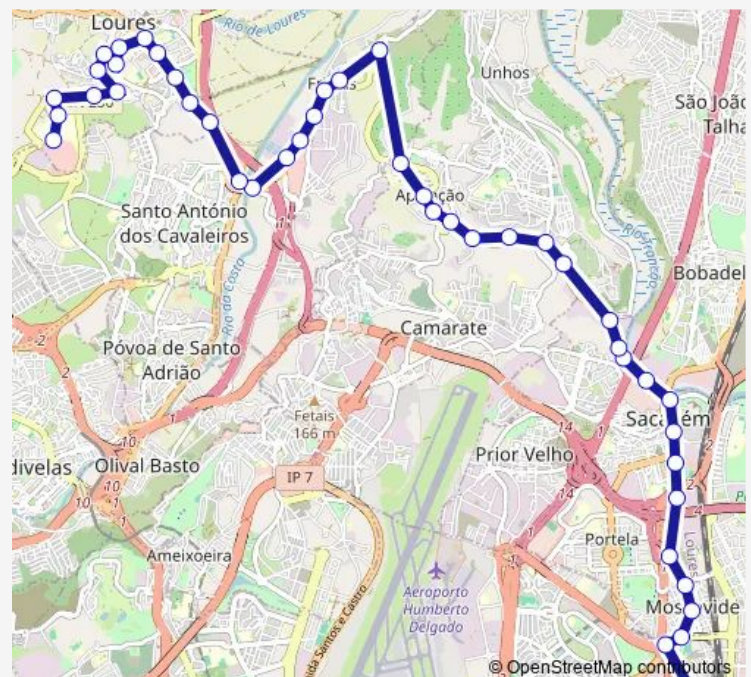

Monday 05:50-22:10

Tuesday 05:50-22:10

Wednesday 05:50-22:10

Thursday 05:50-22:10

Friday 05:50-22:10

Saturday 05:50-22:20

Sunday 05:50-22:20

Route info

Direction: Lisboa (Est Oriente)

Stops: 44

Trip Duration: 0 hour 48 min

■ 301 - Lisboa (Estação Oriente) - Loures (Z Comercial)

BusMaps

Apelação (X) Bº Qta Fonte

EN 250 (X) Unhos

Frielas (Clube)