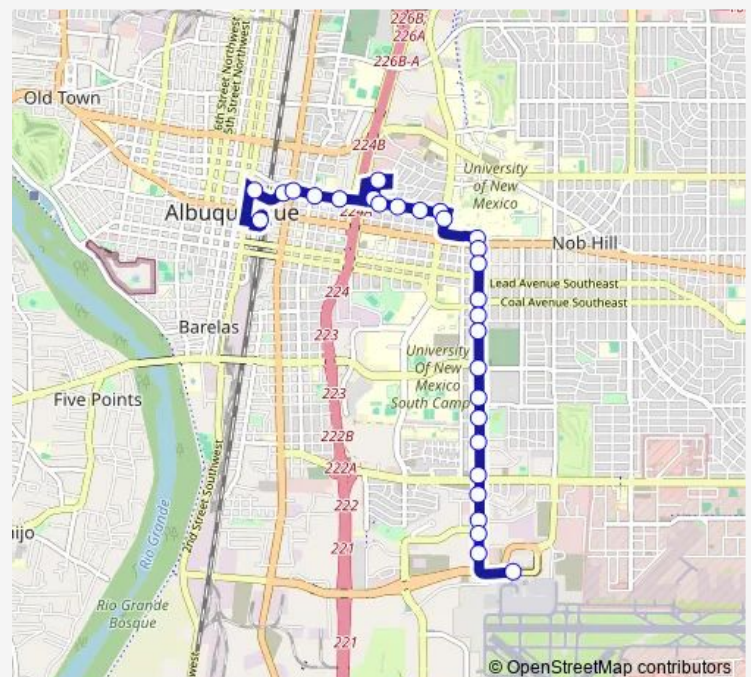

Yale @ St Cyr

Yale @ Avenida Cesar Chavez

Yale @ Kathryn

Route schedule

A.T.C. (Bay A) — Sunport @ Arrivals Level

Monday 06:49-19:20

Tuesday 06:49-19:20

Wednesday 06:49-19:20

Thursday 06:49-19:20

Friday 06:49-19:20

Saturday 09:15-18:20

Sunday 09:15-17:30

Route info

Direction: A.T.C. (Bay A)

Stops: 29

Trip Duration: 0 hour 25 min

50 — Airport/Downtown

BusMaps

Yale @ Anderson

Yale @ Ross

Yale @ Gibson

Yale @ Miles

Yale @ Randolph

Yale @ Randolph

Yale @ Randolph

Sunport @ Arrivals Level

Direction

Sunport @ Arrivals Level — Yale @ Central

13 stops

[Open route schedule](#)

Sunport @ Arrivals Level

Yale @ Sunport Ct.