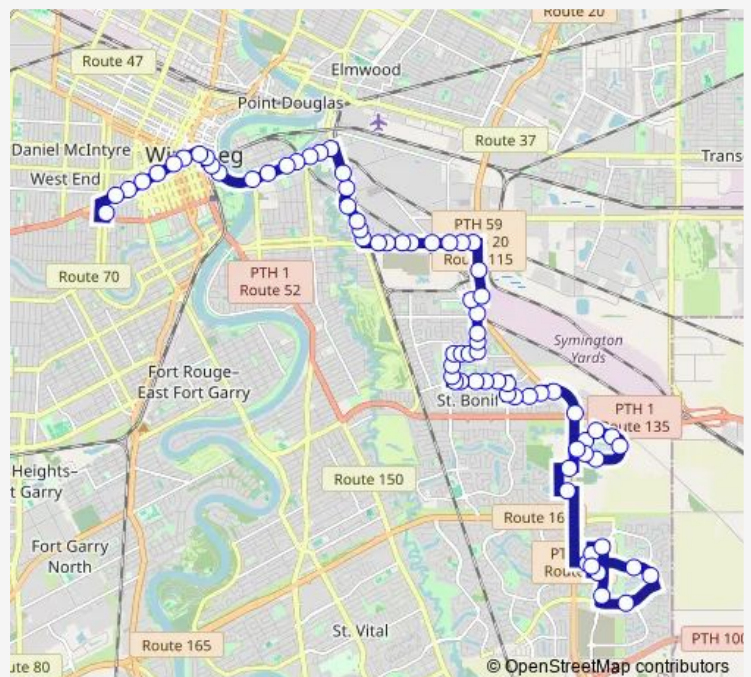

Bus 50 Archibald

[Go to website](#)

Direction
 Eastbound Sage Creek at Burning Glass — Northbound Sherbrook at Broadway North
 75 stops
[Open route schedule](#)

- Eastbound Sage Creek at Burning Glass
- Northbound Burning Glass at Dr. David Friesen
- Eastbound Dr. David Friesen at Des Hivernants
- Eastbound Sage Creek at Solstice Lane
- Eastbound Sage Creek at Charity
- Westbound Warde at Red Lily
- Northbound Des Hivernants at Ironweed
- Westbound Lafrance at Proulx
- Northbound Burning Glass at Sage Creek
- Westbound Capston at Garwick
- Eastbound Burmac at Lagimodiere
- Eastbound East Mint at Lagimodiere
- Northbound Royal Mint at Blue Mountain South
- Northbound Royal Mint at Blue Mountain
- Eastbound Blue Mountain at Copperstone
- Eastbound Blue Mountain at Royal Park
- Westbound Royal Mint at Morning Glory
- Westbound Royal Mint at Morning Glory West
- Westbound East Mint at Lagimodiere
- Northbound Lagimodiere at Fermor
- Westbound Paterson at Lagimodiere

Route schedule

Eastbound Sage Creek at Burning Glass — Northbound Sherbrook at Broadway North

| | |
|-----------|-------------|
| Monday | 05:30-18:44 |
| Tuesday | 05:30-18:44 |
| Wednesday | 05:30-18:44 |
| Thursday | 05:30-18:44 |
| Friday | 05:30-18:44 |
| Saturday | — |
| Sunday | — |

Route info

Direction: Eastbound Sage Creek at Burning Glass
 Stops: 75
 Trip Duration: 1 hour 8 min

50 — Archibald

Westbound Paterson at Lochmoor

Westbound Paterson at Peterboro

Westbound Paterson at Lomond

Thursday 06:01-18:15

Friday 06:01-18:15

Saturday —

Sunday —

Route info

Direction: Northbound Sherbrook at Broadway North

Stops: 74

Trip Duration: 1 hour 5 min