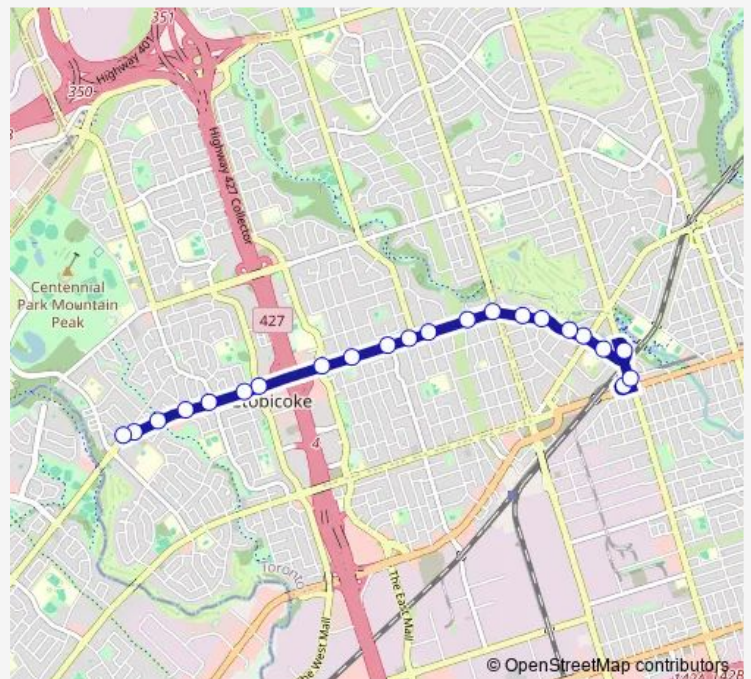

### Direction

Mill Rd at Burnhamthorpe Loop — Islington Station

21 stops

[Open route schedule](#)

- Mill Rd at Burnhamthorpe Loop
- Burnhamthorpe Rd at Old Burnhamthorpe Rd (West)
- Burnhamthorpe Rd at Silver Shadow Path
- Burnhamthorpe Rd at Saturn Rd
- Burnhamthorpe Rd at Renforth Dr
- Burnhamthorpe Rd at Mulgrove Dr
- Burnhamthorpe Rd at The West Mall
- Burnhamthorpe Rd at The East Mall East Side
- 400 Burnhamthorpe Rd
- Burnhamthorpe Rd at Shaver Ave North East Side
- Burnhamthorpe Rd at Martin Grove Rd
- Burnhamthorpe Rd at Ashbourne Dr
- Burnhamthorpe Rd at Botfield Ave East Side
- Burnhamthorpe Rd at Kipling Ave
- Burnhamthorpe Rd at Royalavon Cres
- Burnhamthorpe Rd at Holloway Rd
- Burnhamthorpe Rd at Burnhamthorpe Cres
- Cordova Ave at Dundas St West South Side
- Central Park Rdwy at Islington Ave
- Islington Ave at Islington Station
- Islington Station

### Route schedule

Mill Rd at Burnhamthorpe Loop — Islington Station

Monday	05:30-01:00 <sup>+1</sup>
Tuesday	05:30-01:00 <sup>+1</sup>
Wednesday	05:30-01:00 <sup>+1</sup>
Thursday	05:30-01:00 <sup>+1</sup>
Friday	05:30-01:00 <sup>+1</sup>
Saturday	06:20-01:06 <sup>+1</sup>
Sunday	07:47-01:00 <sup>+1</sup>

### Route info

Direction: Mill Rd at Burnhamthorpe Loop

Stops: 21

Trip Duration: 0 hour 19 min

50 — Burnhamthorpe

## Route schedule

Islington Station — Mill Rd at Burnhamthorpe Loop

Monday	05:45-01:17 <sup>+1</sup>
Tuesday	05:45-01:15 <sup>+1</sup>
Wednesday	05:45-01:15 <sup>+1</sup>
Thursday	05:45-01:15 <sup>+1</sup>
Friday	05:45-01:15 <sup>+1</sup>
Saturday	06:20-01:15 <sup>+1</sup>
Sunday	08:04-01:17 <sup>+1</sup>