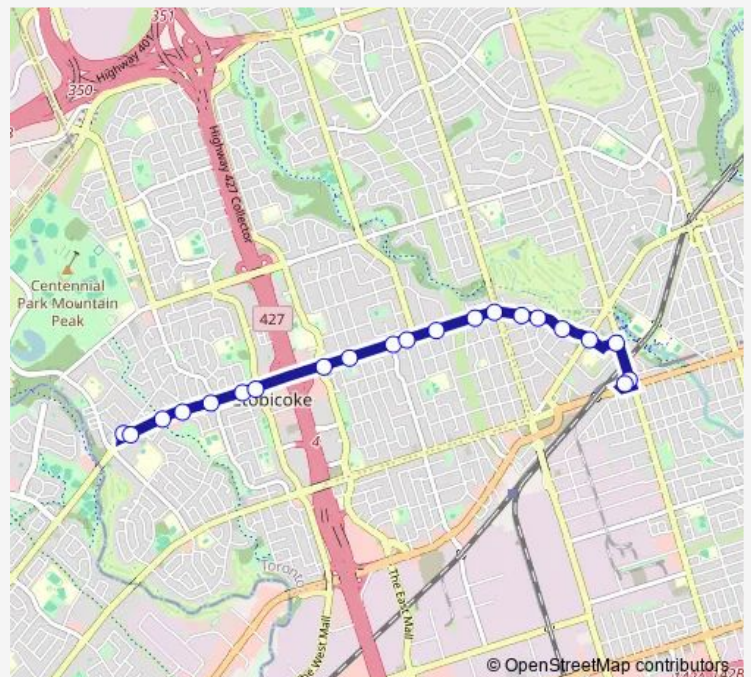

Bus 50 Burnhamthorpe

[Go to website](#)

Direction

Mill Rd at Burnhamthorpe Loop — Islington Station

21 stops

[Open route schedule](#)

- Mill Rd at Burnhamthorpe Loop
- Burnhamthorpe Rd at Old Burnhamthorpe Rd (West)
- Burnhamthorpe Rd at Silver Shadow Path
- Burnhamthorpe Rd at Saturn Rd
- Burnhamthorpe Rd at Renforth Dr
- Burnhamthorpe Rd at Mulgrove Dr
- Burnhamthorpe Rd at The West Mall
- Burnhamthorpe Rd at The East Mall East Side
- 400 Burnhamthorpe Rd
- Burnhamthorpe Rd at Shaver Ave North East Side
- Burnhamthorpe Rd at Martin Grove Rd
- Burnhamthorpe Rd at Ashbourne Dr
- Burnhamthorpe Rd at Botfield Ave East Side
- Burnhamthorpe Rd at Kipling Ave
- Burnhamthorpe Rd at Royalavon Cres
- Burnhamthorpe Rd at Holloway Rd
- Burnhamthorpe Rd at Burnhamthorpe Cres
- Cordova Ave at Dundas St West South Side
- Central Park Rdwy at Islington Ave
- Islington Ave at Islington Station
- Islington Station

Route schedule

Mill Rd at Burnhamthorpe Loop — Islington Station

Monday	05:30-01:00 ⁺¹
Tuesday	05:30-01:00 ⁺¹
Wednesday	05:30-01:00 ⁺¹
Thursday	05:30-01:00 ⁺¹
Friday	05:30-01:00 ⁺¹
Saturday	06:20-01:06 ⁺¹
Sunday	07:47-01:00 ⁺¹

Route info

Direction: Mill Rd at Burnhamthorpe Loop

Stops: 21

Trip Duration: 0 hour 22 min

50 — Burnhamthorpe

Direction

Mill Rd at Markland Dr North Side - Silverthorne C.I. —
Islington Station

21 stops

Monday	05:45-01:15 ⁺¹
Tuesday	05:45-01:15 ⁺¹
Wednesday	05:45-01:15 ⁺¹
Thursday	05:45-01:15 ⁺¹
Friday	05:45-01:15 ⁺¹
Saturday	06:20-01:15 ⁺¹
Sunday	08:04-01:17 ⁺¹

Route info

Direction: Islington Station

Stops: 22