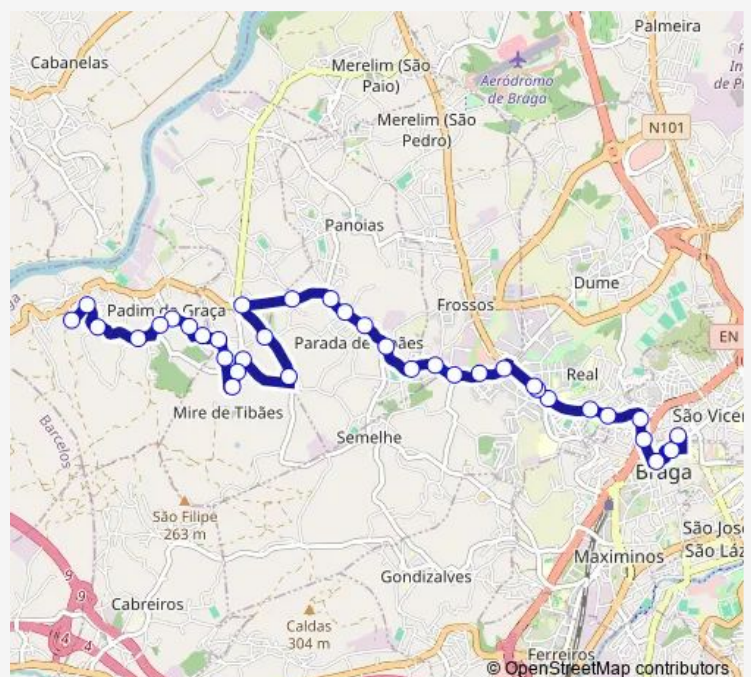

Baixo Iii

Baixo Ii

Baixo I

Route schedule

Santo António Ii — Conde Agrolongo Ii

Monday 07:55-18:05

Tuesday 07:55-18:05

Wednesday 07:55-18:05

Thursday 07:55-18:05

Friday 07:55-18:05

Saturday 10:00-17:00

Sunday 10:00-17:00

Route info

Direction: Santo António Ii

Stops: 34

Trip Duration: 0 hour 30 min

50 — Praça Conde DE Agrolongo - Mosteiro DE Tibães/Padim DA Graça **BusMaps**

Cima li

Cima I (Limite 2/1)

Formigueira li

Formigueira I

Feital li

Variante Real

Variante Real I

Thursday 07:30-17:35

Friday 07:30-17:35

Saturday 09:30-16:30

Sunday 09:30-16:30

Route info

Direction: Conde Agrolongo li

Stops: 36

Trip Duration: 0 hour 30 min