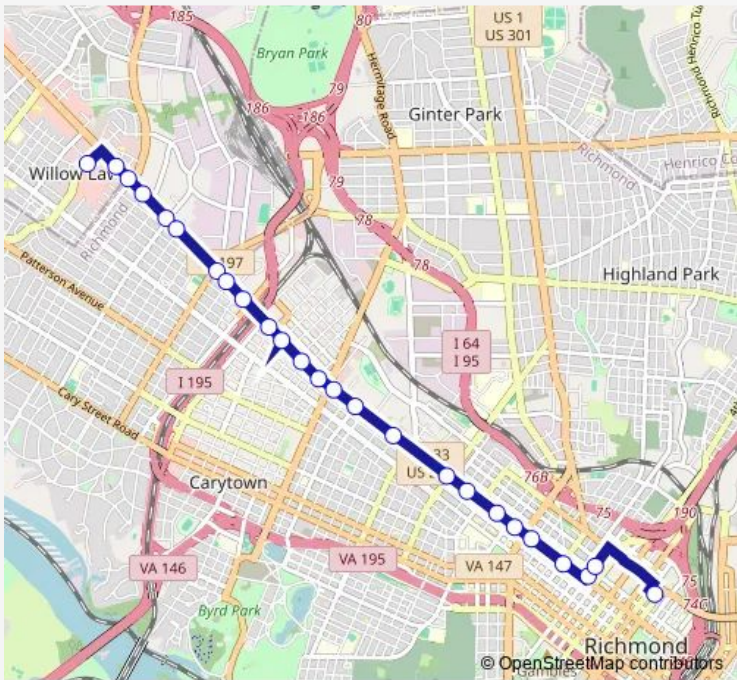

Bus 50 Broad Street

[Go to website](#)

Direction
 Transfer Station BAY G — Willow Lawn + Shelter
 30 stops
[Open route schedule](#)

- Transfer Station BAY G
- 8TH + Clay
- 8TH + Marshall
- Broad & 7th
- Broad & 2nd
- Broad & Adams
- Broad + Henry
- Broad + Gilmer
- Broad & Shafer
- Broad + Ryland
- Broad + Bowe
- Broad + Meadow
- Broad + Robinson
- Broad + Boulevard
- Broad + Summit
- Broad + Mactavish
- Broad + Roseneath
- Broad + Hamilton
- Broad + Kent
- Broad + Lafayette
- Broad + Westwood

Route schedule
 Transfer Station BAY G — Willow Lawn + Shelter

Monday	05:05-19:05
Tuesday	05:05-19:05
Wednesday	05:05-19:05
Thursday	05:05-19:05
Friday	05:05-19:05
Saturday	05:55-19:10
Sunday	06:00-19:15

Route info
 Direction: Transfer Station BAY G
 Stops: 30
 Trip Duration: 0 hour 29 min

50 — Broad Street **BusMaps**

Broad + Commonwealth

Broad + Westmoreland

Staples Mill Westbound Station

Broad + Staples Mill

Willow Lawn + Markel

Markel + Byrd

Byrd + OLD Richmond

Byrd + Fitzhugh

Willow Lawn + Shelter

Direction

Willow Lawn + Shelter — Transfer Station BAY G

25 stops