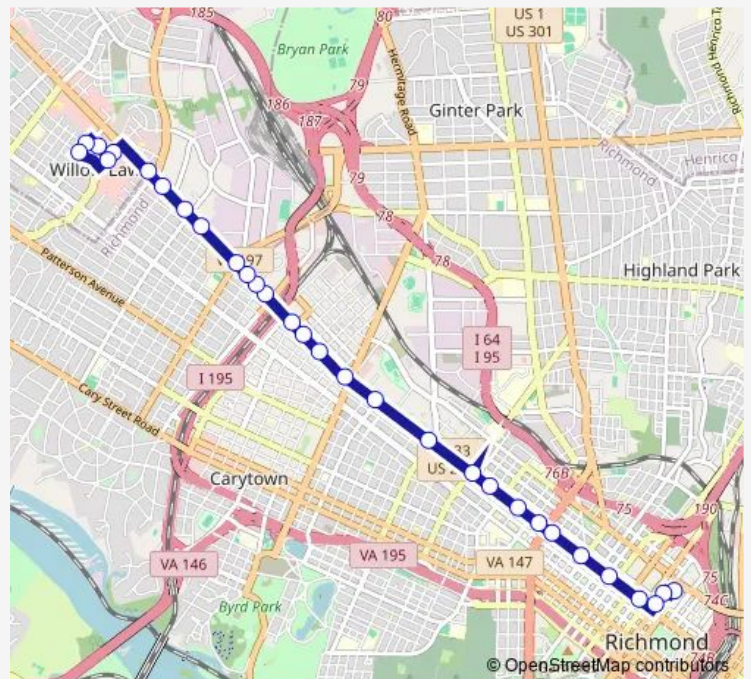

Broad & Laurel

Broad + Henry

Route schedule

Willow Lawn + Shelter — Transfer Station Bay L

Monday	05:10-19:10
Tuesday	05:10-19:10
Wednesday	05:10-19:10
Thursday	05:10-19:10
Friday	05:10-19:10
Saturday	06:00-19:20
Sunday	06:00-19:20

Route info

Direction: Willow Lawn + Shelter

Stops: 25

Trip Duration: 0 hour 25 min

50 — Broad Street

Broad + Adams

2nd & Broad

2ND + Marshall

Transfer Station Bay L

Direction

Transfer Station Bay L — Willow Lawn + Shelter

30 stops

[Open route schedule](#)

Transfer Station Bay L

8TH + Clay

8TH + Marshall

Direction: Transfer Station Bay L

Stops: 30

Trip Duration: 0 hour 31 min

Willow Lawn + Markel

Markel + Byrd

Byrd + OLD Richmond

Byrd + Fitzhugh

Willow Lawn + Shelter