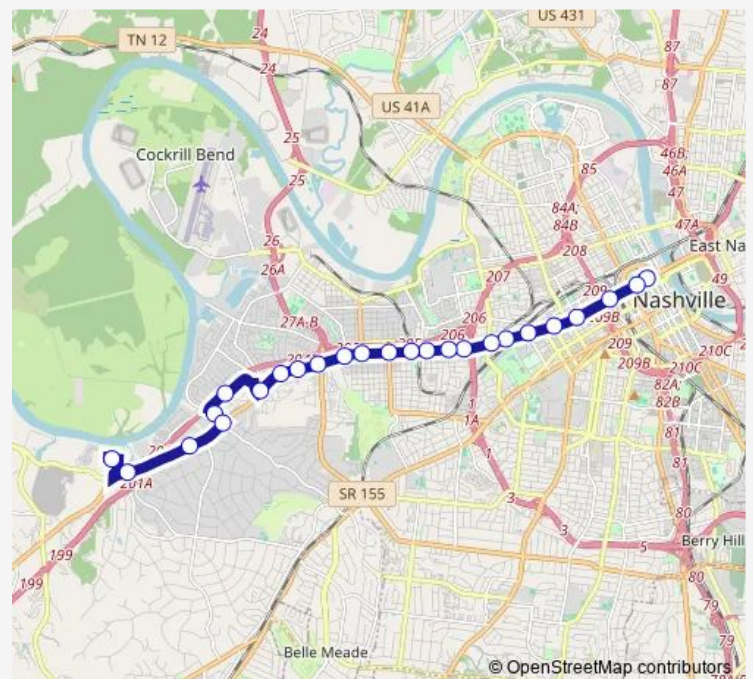

Charlotte Pike & Lellyett ST Wb

Charlotte AVE & Eastboro DR Wb

American Station Outbound

Premier DR & Wilclay DR Sb

Annex AVE & Premier DR Eb

Route schedule

Central 5TH AVE - BAY 1 — Walmart

Monday	05:15-01:15 ⁺¹
Tuesday	05:15-01:15 ⁺¹
Wednesday	05:15-01:15 ⁺¹
Thursday	05:15-01:15 ⁺¹
Friday	05:15-01:15 ⁺¹
Saturday	05:15-01:15 ⁺¹
Sunday	06:15-23:15

Route info

Direction: Central 5TH AVE - BAY 1

Stops: 25

Trip Duration: 0 hour 32 min

50 — Charlotte Pike

Annex Station Outbound

Nashville West Station Outbound

Davidson Station Outbound

Walmart

Direction

Head Middle School — Central 4TH AVE - BAY 20

2 stops

[Open route schedule](#)

Head Middle School

Central 4TH AVE - BAY 20

Route schedule

Stops: 2

Trip Duration: 0 hour 17 min

Direction

Walmart — Central 5TH AVE - BAY 1

25 stops

[Open route schedule](#)

Walmart

Davidson Station Inbound