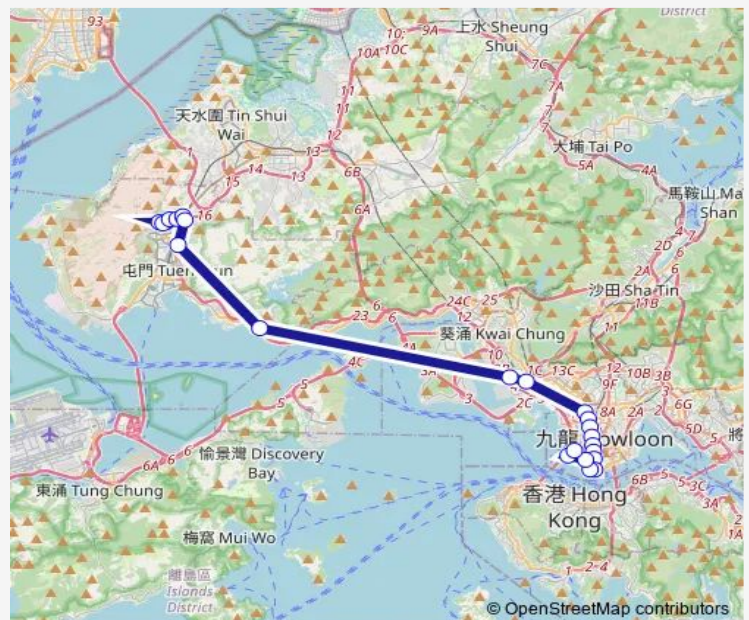

Route info

Direction: [Ctb] Ching TIN Estate|[Kmb] Ching TIN Estate|[Lrtfeeder] YAN PO Road Public Transport Interchange|[Lwb] Ching TIN Estate

Stops: 23

Trip Duration: 1 hour 19 min

[Ctb] Argyle Centre, Nathan Road[[Kmb] Mong KOK Station