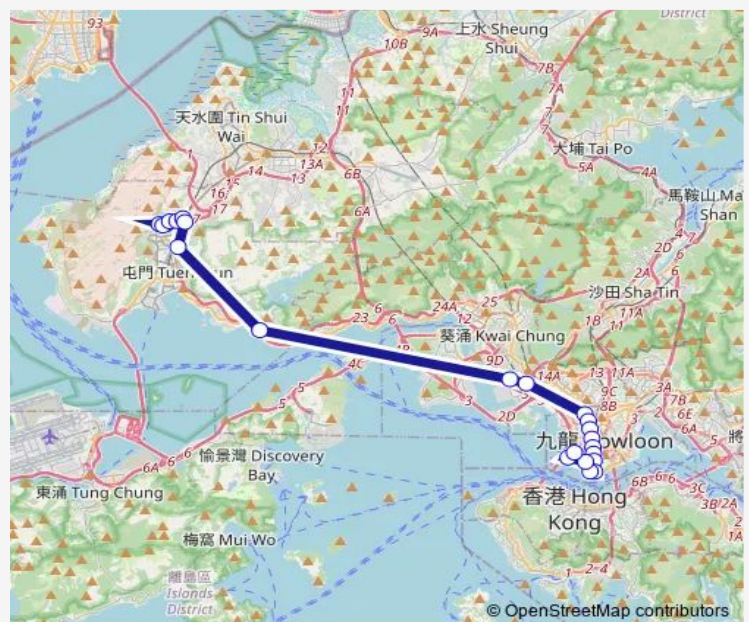

### Route info

Direction: [Ctb] Ching TIN Estate|[Kmb] Ching TIN Estate|[Lrtfeeder] YAN PO Road Public Transport Interchange|[Lwb] Ching TIN Estate

Stops: 23

Trip Duration: 1 hour 14 min

[Ctb] Argyle Centre, Nathan Road[[Kmb] Mong KOK Station