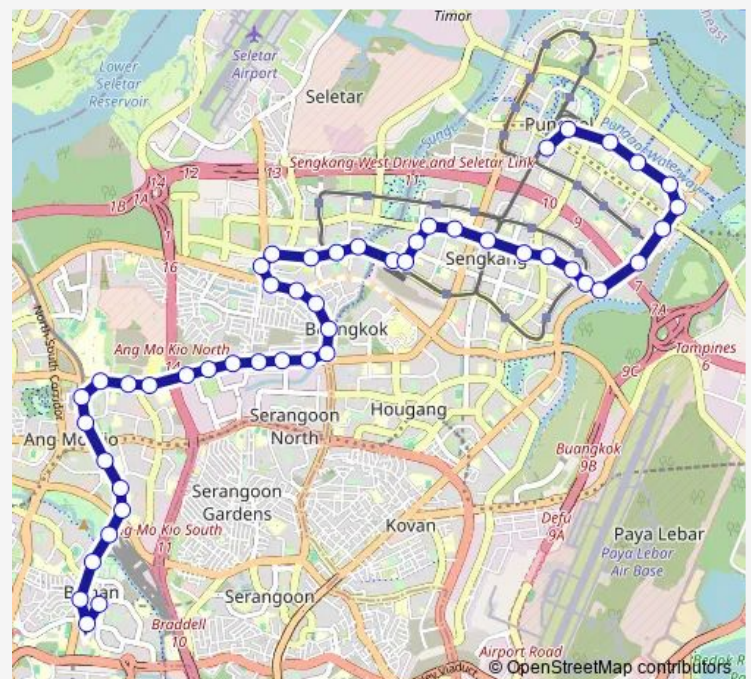

Bef Yio Chu Kang Rd

Aft Ang Mo Kio Ave 5

Ch Of St. Vincent De Paul

Route schedule

Bishan Int — Punggol Temp Int

Monday 05:45

Tuesday 05:45

Wednesday 05:45

Thursday 05:45

Friday 05:45

Saturday 05:45

Sunday 06:00

Route info

Direction: Bishan Int

Stops: 48

Trip Duration: 1 hour 14 min

■ 50

BusMaps

Bef Jln Selaseh

Seletar Hills Est

The Greenwich

Aft Yio Chu Kang Rd

Bef Jln Kayu

Opp Fernvale Pr Sch