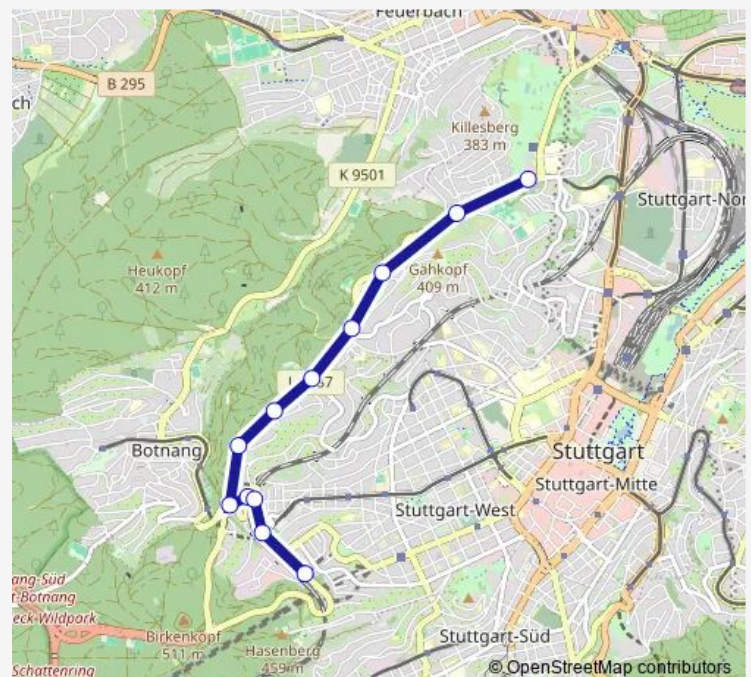

Am Bismarckturm

Feuerbacher Weg

Killesberg

Route schedule

Westbahnhof (Schleife) — Killesberg

Monday 14:01-16:21

Tuesday 14:01-16:21

Wednesday 14:01-16:21

Thursday 14:01-16:21

Friday 14:01-16:21

Saturday —

Sunday —

Route info

Direction: Westbahnhof (Schleife)

Stops: 13

Trip Duration: 0 hour 14 min

Direction

Killesberg — Westbahnhof (Schleife)

12 stops

[Open route schedule](#)

Killesberg

Feuerbacher Weg

Am Bismarckturm

Doggenburg

Route schedule

Killesberg — Westbahnhof (Schleife)

Monday 13:35-16:45

Tuesday 13:35-16:45

Wednesday 13:35-16:45

Thursday 13:35-16:45

Friday 13:35-16:45

Saturday —