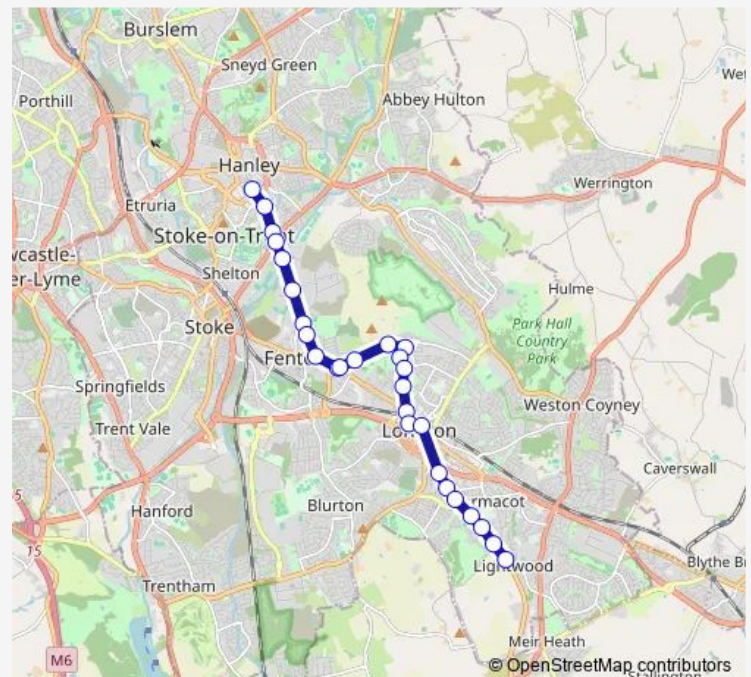

Leek Road

Warrington Road

Berry Hill Road

Lordship Lane

Alfred Street

Adrian Street

Victoria Place

Duke of Wellington

Thursday 09:25-14:40

Friday 09:25-14:40

Saturday —

Sunday —

Route info

Direction: Bus Station

Stops: 27

Trip Duration: 0 hour 29 min

50 — Hanley - Fenpark - Longton - Lightwood

Chaplin Road

Atholl Road

Highland Drive

Starwood Road

Fir Tree Road

former Lightwood Tavern

Direction

Wednesday 09:55-14:15

Thursday 09:55-14:15

Friday 09:55-14:15

Saturday —

Sunday —

Route info

Direction: former Lightwood Tavern

Stops: 32