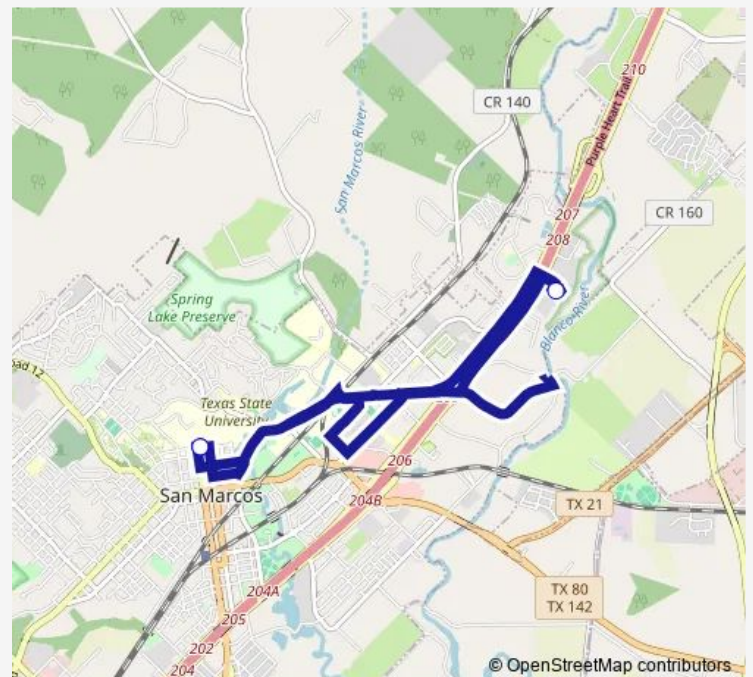

### Direction

Undergraduate Academic Center — River Ridge Parkway

3 stops

[Open route schedule](#)

Undergraduate Academic Center

The Grove

River Ridge Parkway

### Route schedule

Undergraduate Academic Center — River Ridge Parkway

Monday 22:32

Tuesday 22:32

Wednesday 22:32

Thursday 22:32

Friday —

Saturday —

### Route info

Direction: Undergraduate Academic Center

Stops: 3

Trip Duration: 0 hour 23 min

■ 50 — Night East

**Direction**

undefined — undefined

0 stops

[Open route schedule](#)**Route schedule**

undefined — undefined

Monday	21:00-21:46
Tuesday	21:00-21:46
Wednesday	21:00-21:46
Thursday	21:00-21:46
Friday	—
Saturday	—
Sunday	—

**Route info**

Direction:

Stops: 0