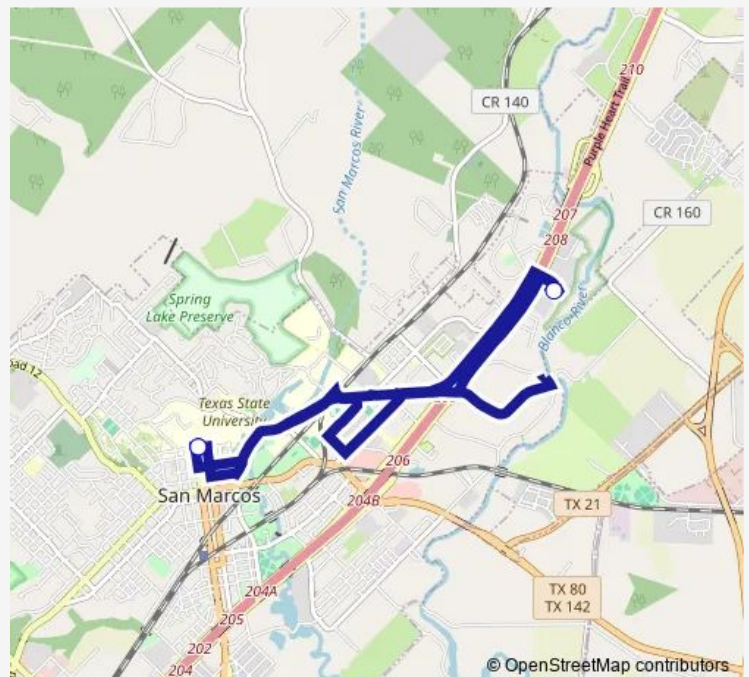

River Ridge Parkway

Trauth Huffman Hall

Route schedule

Trauth Huffman Hall — Trauth Huffman Hall

Monday 21:00-22:30

Tuesday 21:00-22:30

Wednesday 21:00-22:30

Thursday 21:00-22:30

Friday —

Saturday —

Sunday —

Route info

Direction: Trauth Huffman Hall

Stops: 12

Trip Duration: 0 hour 36 min

■ 50 — Night East