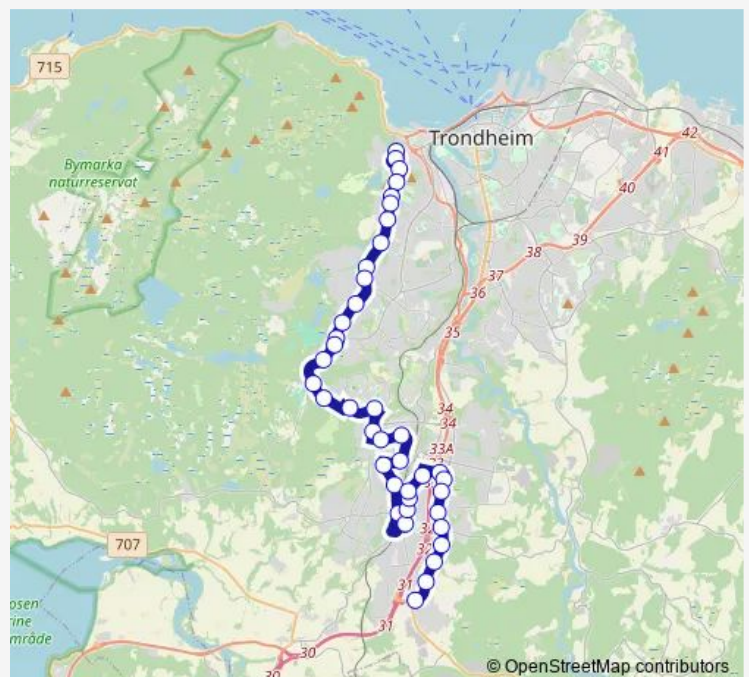

—

Sunday

—

Route info

Direction: Sandmoen

Stops: 31

Trip Duration: 0 hour 45 min

■ 50 — Sverresborg - Byåsen - Flatåsen - Saupstadringen - Heimdal - Sandmoen **BusMaps**

Bjørndalstoppen

Bjørndalsbrua

Tonstadkrysset

Nydalen

Ugla

Skavlans veg

Bukkvollan

Nyborg

Sverresborg

Trøndelag Folkemuseum

Direction

Fagerliveien — Sandmoen

40 stops

[Open route schedule](#)

Fagerliveien

Schiøtz' vei

Sunday —

Route info

Direction: Sandmoen

Stops: 35

Trip Duration: 0 hour 40 min

Leirbrua gård

Stavsetvegen

Ola Setroms veg