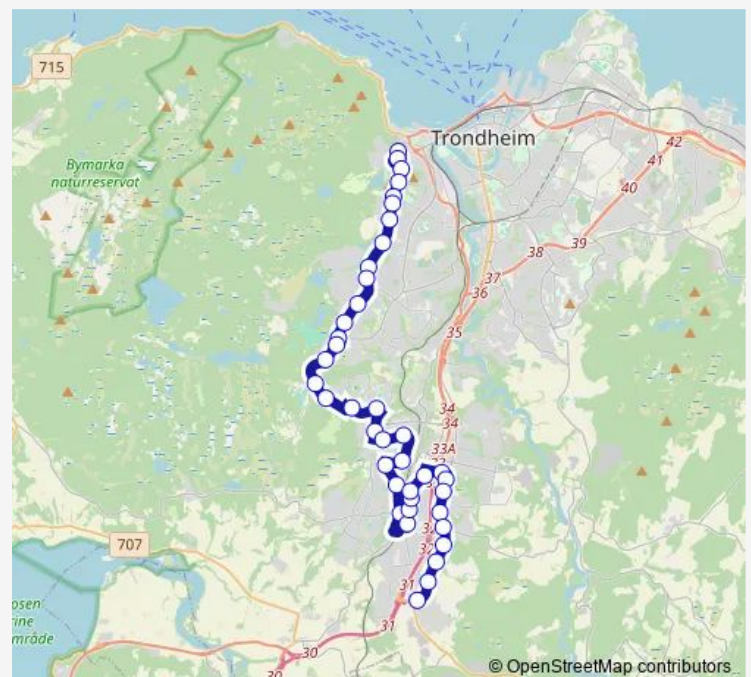

—

Sunday

—

Route info

Direction: Sandmoen

Stops: 31

Trip Duration: 0 hour 45 min

■ 50 — Sverresborg - Byåsen - Flatåsen - Saupstadringen - Heimdal - Sandmoen **BusMaps**

Bjørndalstoppen

Bjørndalsbrua

Tonstadkrysset

Nydalen

Ugla

Skavlans veg

Bukkvollan

Nyborg

Sverresborg

Trøndelag Folkemuseum

Direction

Fagerliveien — Sandmoen

40 stops

[Open route schedule](#)

Fagerliveien

Schiøtz' vei

Sunday —

Route info

Direction: Sandmoen

Stops: 35

Trip Duration: 0 hour 40 min

Leirbrua gård

Stavsetvegen

Ola Setroms veg