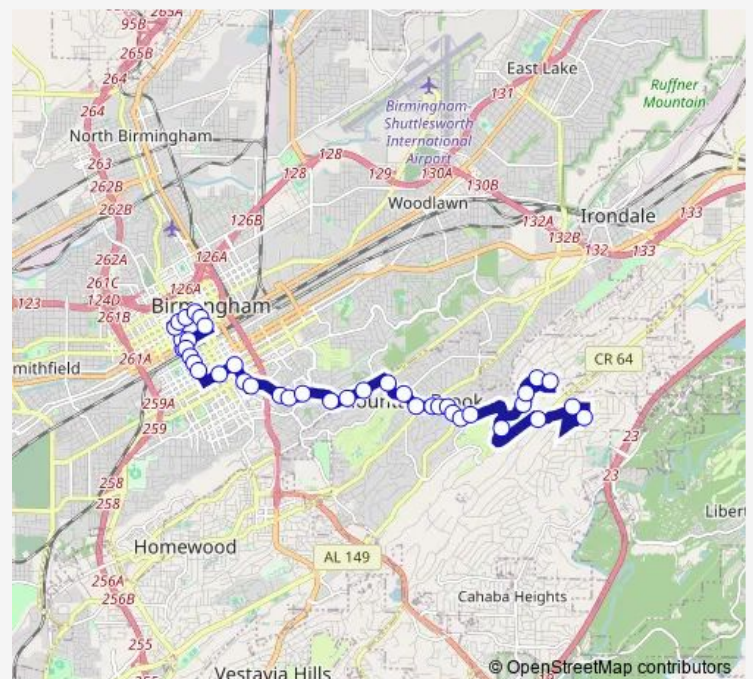

4th Ave & 18th St N

5th Ave N & 19th St N

5th Ave & 20th St N

5th Ave & 22nd St N

22nd St & 4th Ave N

22nd St & 2nd Ave N

1st Ave & 19th St N

18th St & Morris Ave

Thursday 08:05

Friday 08:05

Saturday —

Sunday —

Route info

Direction: Central Station

Stops: 40

Trip Duration: 0 hour 50 min

Old Leeds Rd & Old Leeds Cir

Crosshill & Victoria Rd

Spring Valley Rd & Westbury Way

Belle Meade & Rockhill Rd

Direction

Brookwood Rd & Westbury — Central Station

19 stops

[Open route schedule](#)

Thursday 14:48

Friday 14:48

Saturday —

Sunday —

Route info

Direction: Brookwood Rd & Westbury

Stops: 19

Trip Duration: 0 hour 58 min