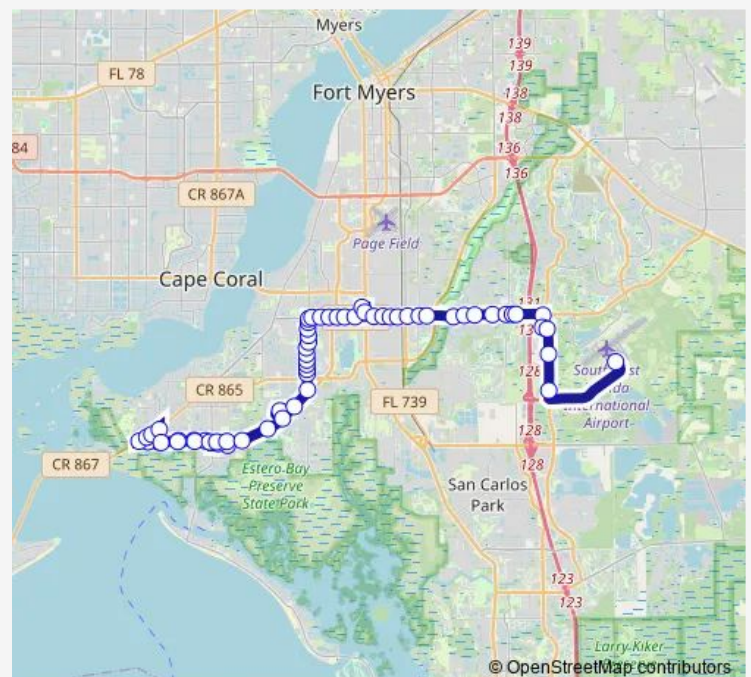

### Direction

Rsw — South Fort Myers Transfer/P&R

17 stops

[Open route schedule](#)

Rsw

Treeline AVE @ Midfield Terminal

Treeline AVE @ Jetport Loop-Nb

Daniels Pkwy @ Treeline Ave

Daniels Pkwy @ Skyport AVE-Wb

Daniels Pkwy @ Palomino Ln

Daniels Pkwy @ Pinto Ln

Daniels Pkwy @ Shire Ln

Daniels Pkwy @ Cross Creek Blvd

Daniels Pkwy @ Eagle Ridge DR-Wb

Daniels Pkwy @ Brookshre LK Blvd-Wb

Daniels Pkwy @ Plantation RD-Wb

### Route schedule

Rsw — South Fort Myers Transfer/P&R

Monday 07:32-21:54

Tuesday 07:32-21:54

Wednesday 07:32-21:54

Thursday 07:32-21:54

Friday 07:32-21:54

Saturday 07:32-21:54

### Route info

Direction: Rsw

Stops: 17

Trip Duration: 0 hour 36 min

50 — Route 50