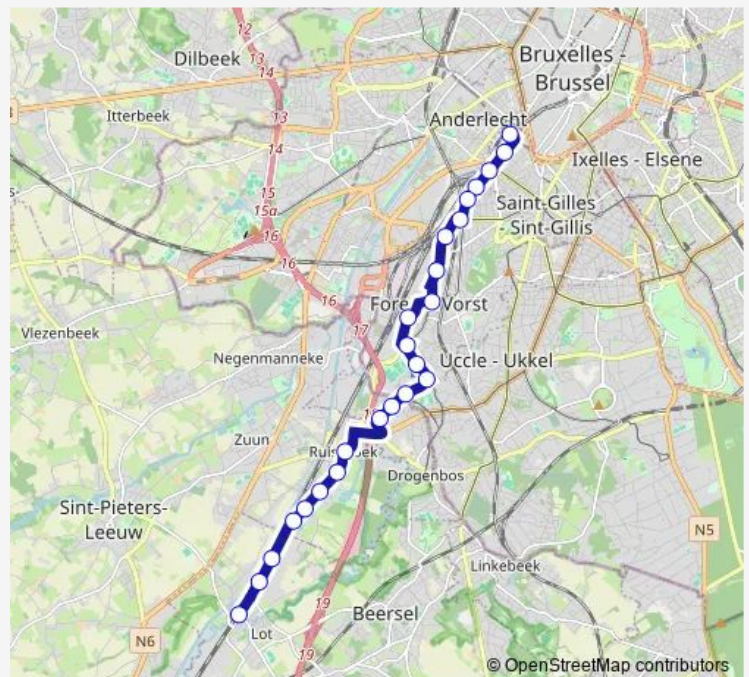

Orban

Imprimerie

Avenue DU Roi

Suede

Gare DU Midi

Route schedule

RUE Longue — Gare DU Midi

Monday 09:01

Tuesday 09:01

Wednesday 09:01

Thursday 09:01

Friday 09:01

Saturday —

Sunday 20:24

Route info

Direction: RUE Longue

Stops: 15

Trip Duration: 0 hour 22 min

50 — Gare DU Midi - LOT Station

Direction

LOT Station — Gare DU Midi

25 stops

[Open route schedule](#)

LOT Station

Route info

Direction: LOT Station

Stops: 25

Trip Duration: 0 hour 38 min

Direction

RUE Longue — Gare DU Midi

15 stops

[Open route schedule](#)