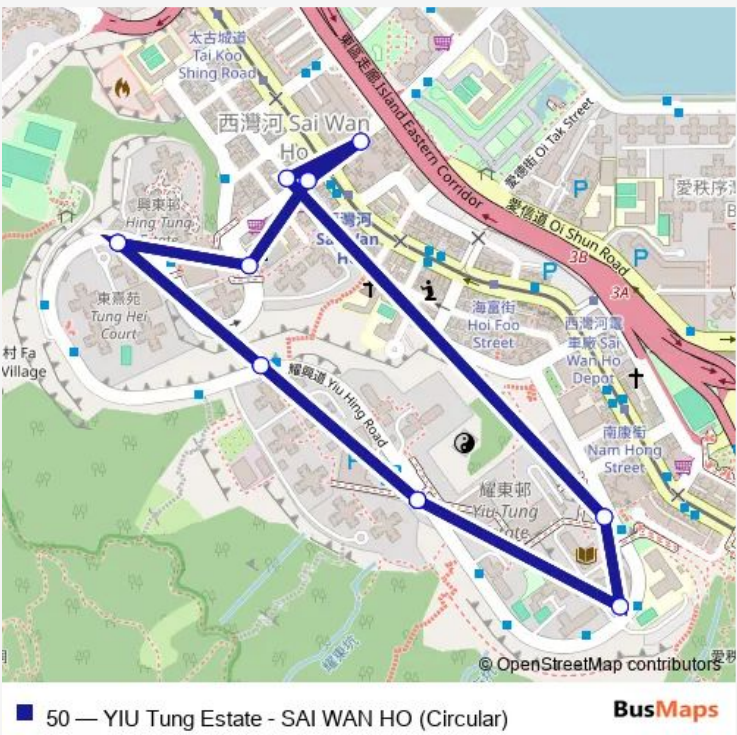

Bus 50 YIU Tung Estate - SAI WAN HO (Circular)

[Go to website](#)

**Direction**  
 YIU TUNG ESTATE BUS TERMINUS — YIU TUNG ES-TATE BUS TERMINUS  
 10 stops  
[Open route schedule](#)

- YIU TUNG ESTATE BUS TERMINUS
- YIU HING ROAD, OUTSIDE TUNG SHING COURT
- YIU HING ROAD, NEAR SMILING SHAU KEI WAN PLAZA|YIU HING ROAD, OPPOSITE SMILING SHAU KEI WAN PLAZA
- NO. 137 SAI WAN HO STREET
- NO.12 TAI ON STREET
- NO. 8 SHING ON STREET
- YIU Hung Road, Opposite Hing Tung Shopping Centre
- YIU Hing Road, Outside YIU HEI House
- YIU Hing Road, Outside YIU WAH House
- YIU TUNG ESTATE BUS TERMINUS

Route schedule  
 YIU TUNG ESTATE BUS TERMINUS — YIU TUNG ES-TATE BUS TERMINUS

Monday	06:00-23:00
Tuesday	06:00-23:00
Wednesday	06:00-23:00
Thursday	06:00-23:00
Friday	06:00-23:00
Saturday	06:00-23:00
Sunday	06:00-23:00

Route info  
 Direction: YIU TUNG ESTATE BUS TERMINUS  
 Stops: 10  
 Trip Duration: 0 hour 11 min

50 Bus time schedules and route maps are available in an offline PDF at [busmaps.com](https://busmaps.com). Use the [busmaps.com](https://busmaps.com) website to see live bus times, train schedule or subway schedule, and step-by-step directions for all public transit in Tai On Lau

The schedule is provided in the local timezone. Times with "(+1)" indicate departures on the next day.

PDF file created on 2025-01-16

2024 BusMaps.com - All Rights Reserved