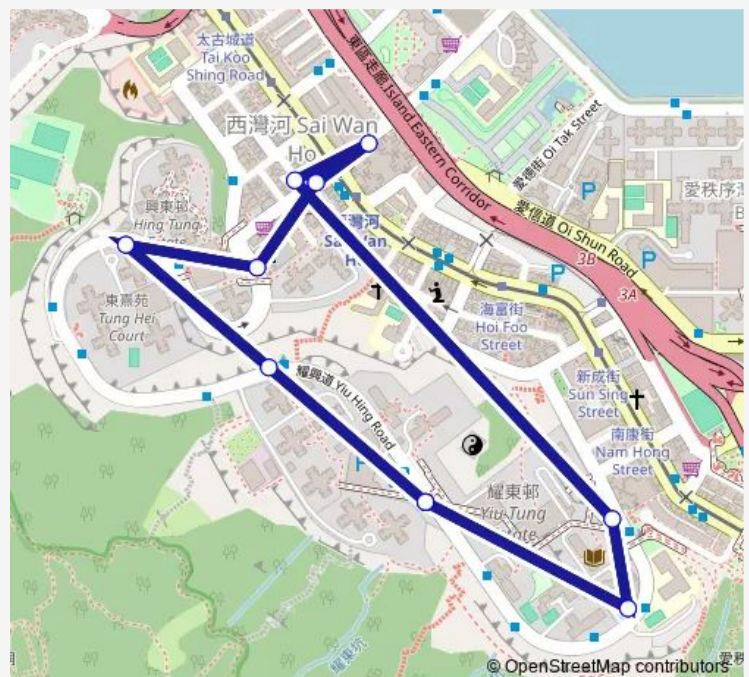

YIU Hing Road, Near Smiling Shau KEI WAN Plaza|Yiu Hing Road, Opposite Smiling Shau KEI WAN Plaza

NO. 137 SAI WAN HO Street

No.12 TAI ON Street

NO. 8 Shing ON Street

YIU Hung Road, Opposite Hing Tung Shopping Centre

YIU Hing Road, Outside YIU HEI House

YIU Hing Road, Outside YIU WAH House

YIU Tung Estate BUS Terminus

Route schedule

YIU Tung Estate BUS Terminus — YIU Tung Estate BUS Terminus

Monday 06:00-23:00

Tuesday 06:00-23:00

Wednesday 06:00-23:00

Thursday 06:00-23:00

Friday 06:00-23:00

Saturday 06:00-23:00

Sunday 06:00-23:00

Route info

Direction: YIU Tung Estate BUS Terminus

Stops: 10

Trip Duration: 0 hour 11 min

■ 50 — YIU Tung Estate - SAI WAN HO (Circular)

50 Bus time schedules and route maps are available in an offline PDF at busmaps.com. Use the busmaps.com website to see live bus times, train schedule or subway schedule, and step-by-step directions for all public transit in Tai On Lau