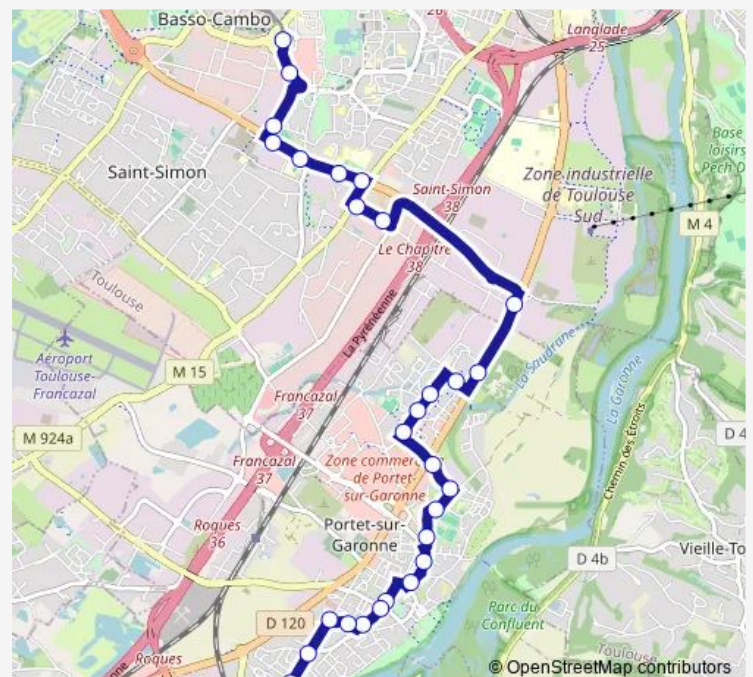

### Route schedule

Basso Cambo — Portet H. Boucher

Monday 06:00-21:00

Tuesday 06:00-21:00

Wednesday 06:00-21:00

Thursday 06:00-21:00

Friday 06:00-21:00

Saturday 06:25-20:35

### Route info

Direction: Basso Cambo

Stops: 30

Trip Duration: 0 hour 30 min

Bosquets

Désiré

Poste de Portet

Mairie Portet

## Route info

Direction: Portet H. Boucher

Stops: 30

Trip Duration: 0 hour 25 min

Lestang

Ourliac

Desnos

Place Bouillière