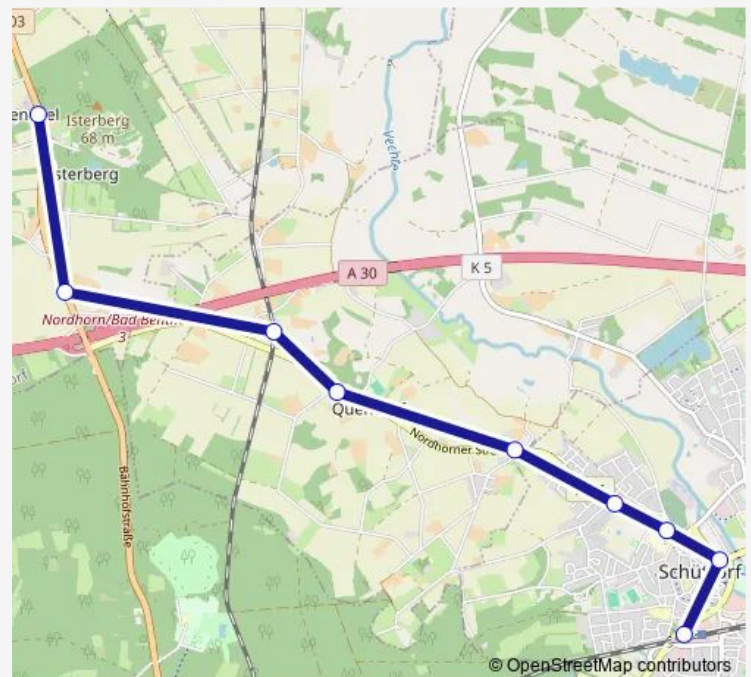

Wengsel Isterberg — Schüttorf Bahnhof

Monday 07:14

Tuesday 07:14

Wednesday 07:14

Thursday 07:14

Friday 07:14

Saturday —

Sunday —

Route info

Direction: Wengsel Isterberg

Stops: 9

Trip Duration: 0 hour 15 min

50

Direction

Wengsel Isterberg — Schüttoorf Bahnhof

10 stops