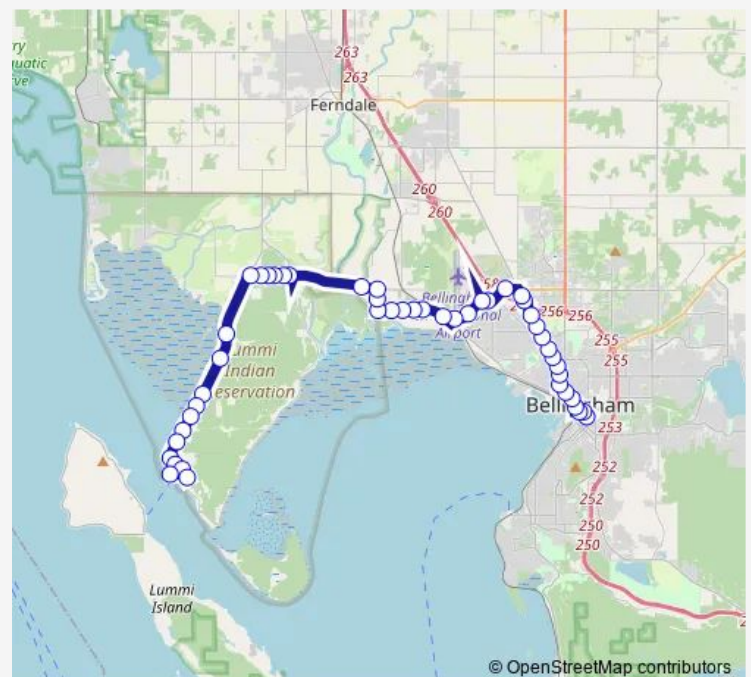

Alderwood Ave at Marine Dr

### Route schedule

Bellingham Station — Lummi Island Ferry

Monday 05:55-19:10

Tuesday 05:55-19:10

Wednesday 05:55-19:10

Thursday 05:55-19:10

Friday 05:55-19:10

Saturday 07:25-17:15

### Route info

Direction: Bellingham Station

Stops: 48

Trip Duration: 0 hour 43 min

50 — Lummination&Downtown

Marine Dr at Old Marine Dr

Marine Dr at Wynn Rd

Marine Dr at Bancroft Rd