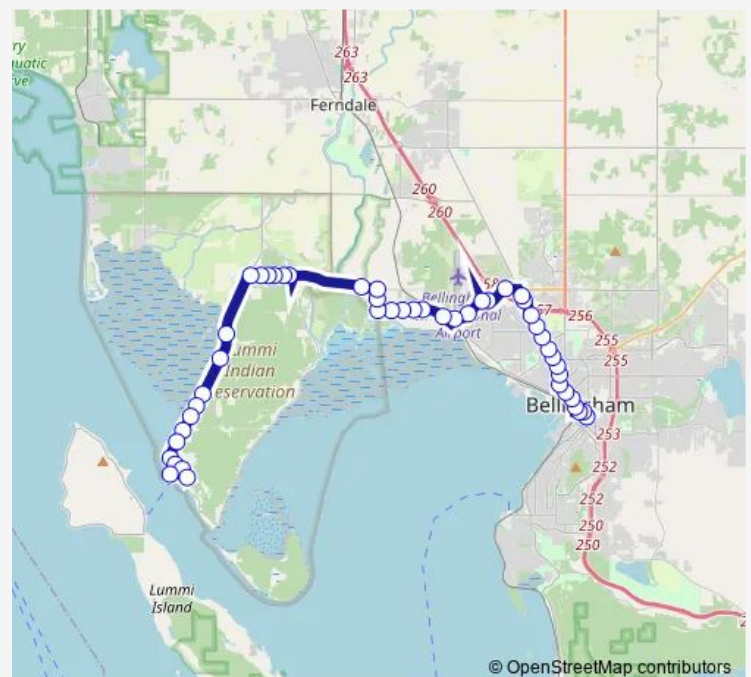

Alderwood Ave at Marine Dr

### Route schedule

Bellingham Station — Lummi Island Ferry

Monday 05:55-19:10

Tuesday 05:55-19:10

Wednesday 05:55-19:10

Thursday 05:55-19:10

Friday 05:55-19:10

Saturday 07:25-17:15

### Route info

Direction: Bellingham Station

Stops: 48

Trip Duration: 0 hour 43 min

■ 50 — Lummination&Downtown

Marine Dr at Old Marine Dr

Marine Dr at Wynn Rd

Marine Dr at Bancroft Rd