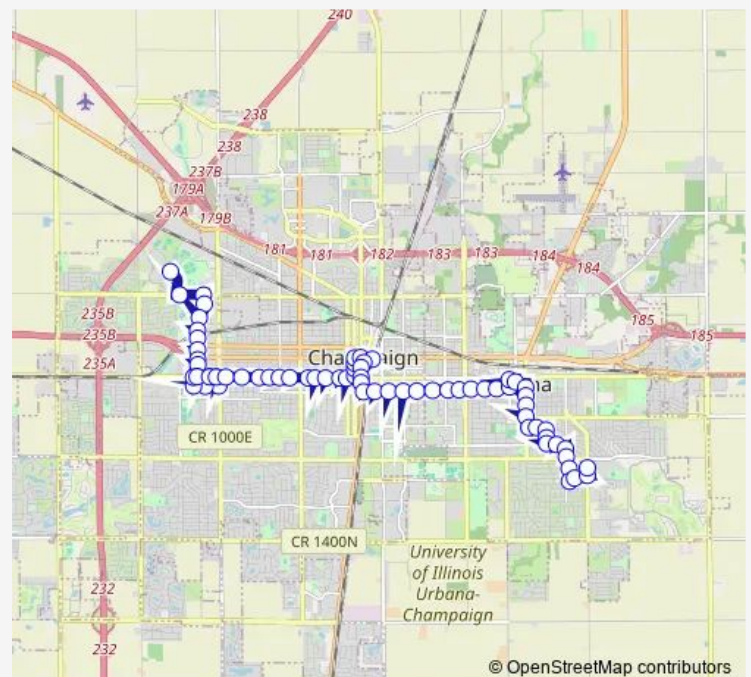

Green & Birch (NE Corner)

Green & Orchard (NE Corner)

Green & Busey (NW Far Side)

Green & Gregory (NW Far Side)

Route schedule

Sunnycrest (East Side) — Parkland College (Main Stop)

Monday 19:27-23:34

Tuesday 19:27-23:34

Wednesday 19:27-23:34

Thursday 19:27-23:34

Friday 19:27-23:34

Saturday —

Sunday —

Route info

Direction: Sunnycrest (East Side)

Stops: 65

Trip Duration: 0 hour 44 min

50 — Green

Green & Goodwin (NW Far Side)

Illini Union (North Side Shelter)

Green & Sixth (NE Corner)

Green & Fourth (NE Corner)

Green & Second (NE Corner)

Green & Locust (NE Corner)

Green & Neil (NE Far Side)

Neil & Springfield (SE Corner)

Neil & Marshall (SE Corner)

Walnut & Logan (NE Corner)

Walnut & University (SE Corner)

Illinois Terminal (Platform B)

Walnut & Logan (NE Corner)

Walnut & University (SE Corner)