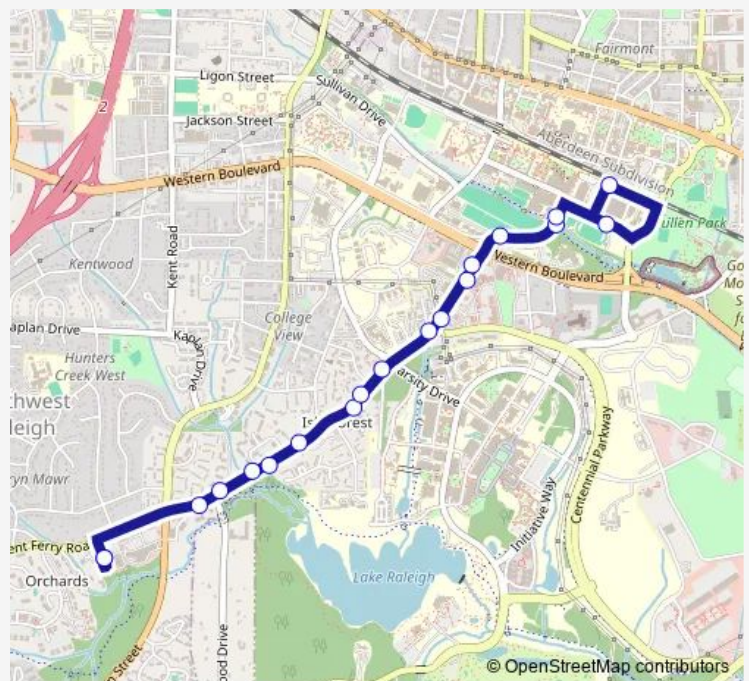

Avent Ferry Rd at Brigadoon Dr (Nb)

Avent Ferry Rd at Centennial View Lane

Avent Ferry Rd at Centennial Pkwy (inbound)

Avent Ferry Rd at Western Blvd (Nb)

Morrill Dr at Cates Ave (Nb)

Cates Ave at Jensen Dr

Dunn Ave at Jeter Dr

Morrill Dr at Carmichael Gym

Morrill Dr at Faucette Dr

Avent Ferry Rd at Western Blvd (Sb)

Avent Ferry Rd at Centennial Pkwy (Sb)

Avent Ferry Rd at Varsity Dr (Sb)

Avent Ferry Rd at Avery Close Apt

Tuesday 07:05-21:35

Wednesday 07:05-21:35

Thursday 07:05-21:35

Friday 07:05-21:35

Saturday —

Sunday —

Route info

Direction: Greek Way at Avent Ferry Rd

Stops: 19

Trip Duration: 0 hour 28 min

50 — Route 50

50 Bus time schedules and route maps are available in an offline PDF at busmaps.com. Use the busmaps.com website to see live bus times, train schedule or subway schedule, and step-by-step directions for all public transit in Raleigh