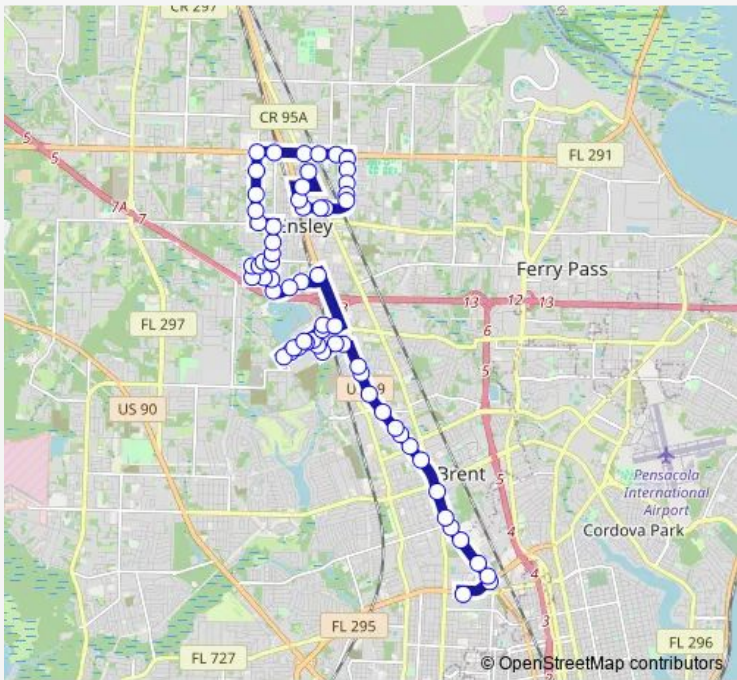

Bus 50 Wedgewood / Lincoln Park

[Go to website](#)

Direction
 Ecat Transfer Station — Palafox Street & Ivanhoe Ave
 64 stops
[Open route schedule](#)

- Ecat Transfer Station
- Fairfield Dr. & Palafox St.
- Palafox & Pearl Ave.
- N. Palafox St. & Lurton St.
- N. Palafox St. & Hickory St.
- Palafox & Beggs Ln
- Old Palafox Hwy South Of Mason Ln.
- Palafox & Murphy Ln.
- Pensacola Blvd & Boone St. (East Side)
- Pensacola Blvd. & W. Airport Blvd.
- South Of Pensacola Blvd & Industrial Blvd.
- Pensacola Blvd. & Industrial Blvd.
- Pensacola Blvd. & Stumpfield Rd.
- South Of Pensacola Blvd & W St.
- Pensacola Blvd. & W. Oakfield Rd.
- Pensacola Blvd. & Kenmore Rd.
- Pinestead Rd @ St Mathew Lutherin Church
- Pinestead Rd & Melanie Rd
- Pinestead Rd & Hampton Rd
- Hampton Rd & Baker Street
- Hampton Rd & Wenonah Street

Route schedule
 Ecat Transfer Station — Palafox Street & Ivanhoe Ave

Monday	05:00-18:00
Tuesday	05:00-18:00
Wednesday	05:00-18:00
Thursday	05:00-18:00
Friday	05:00-18:00
Saturday	06:00-18:00
Sunday	06:00-16:00

Route info
 Direction: Ecat Transfer Station
 Stops: 64
 Trip Duration: 1 hour 0 min

50 — Wedgewood / Lincoln Park **BusMaps**

Hampton Rd & Wagner Rd

Hampton Rd & 6615 Address

Hampton Rd & 6634 Address

Hampton Rd & Rollinghills Rd

Wednesday 06:00-19:00

Thursday 06:00-19:00

Friday 06:00-19:00

Saturday 07:00-19:00

Sunday 07:00-17:00

Route info

Direction: Palafox Street & Ivanhoe Ave

Stops: 50