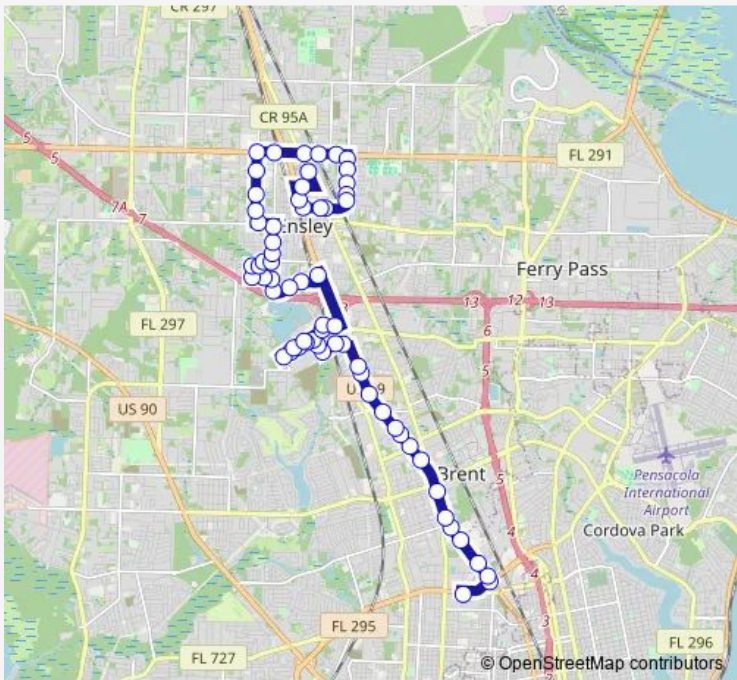

Bus 50 Wedgewood / Lincoln Park

[Go to website](#)

Direction
 Ecat Transfer Station — Palafox Street & Ivanhoe Ave
 64 stops
[Open route schedule](#)

- Ecat Transfer Station
- Fairfield Dr. & Palafox St.
- Palafox & Pearl Ave.
- N. Palafox St. & Lurton St.
- N. Palafox St. & Hickory St.
- Palafox & Beggs Ln
- Old Palafox Hwy South Of Mason Ln.
- Palafox & Murphy Ln.
- Pensacola Blvd & Boone St. (East Side)
- Pensacola Blvd. & W. Airport Blvd.
- South Of Pensacola Blvd & Industrial Blvd.
- Pensacola Blvd. & Industrial Blvd.
- Pensacola Blvd. & Stumpfield Rd.
- South Of Pensacola Blvd & W St.
- Pensacola Blvd. & W. Oakfield Rd.
- Pensacola Blvd. & Kenmore Rd.
- Pinestead Rd @ St Mathew Lutherin Church
- Pinestead Rd & Melanie Rd
- Pinestead Rd & Hampton Rd
- Hampton Rd & Baker Street
- Hampton Rd & Wenonah Street

Route schedule
 Ecat Transfer Station — Palafox Street & Ivanhoe Ave

Monday	05:00-18:00
Tuesday	05:00-18:00
Wednesday	05:00-18:00
Thursday	05:00-18:00
Friday	05:00-18:00
Saturday	06:00-18:00
Sunday	06:00-16:00

Route info
 Direction: Ecat Transfer Station
 Stops: 64
 Trip Duration: 1 hour 0 min

50 — Wedgewood / Lincoln Park **BusMaps**

Hampton Rd & Wagner Rd

Hampton Rd & 6615 Address

Hampton Rd & 6634 Address

Hampton Rd & Rollinghills Rd

Wednesday 06:00-19:00

Thursday 06:00-19:00

Friday 06:00-19:00

Saturday 07:00-19:00

Sunday 07:00-17:00

Route info

Direction: Palafox Street & Ivanhoe Ave

Stops: 50