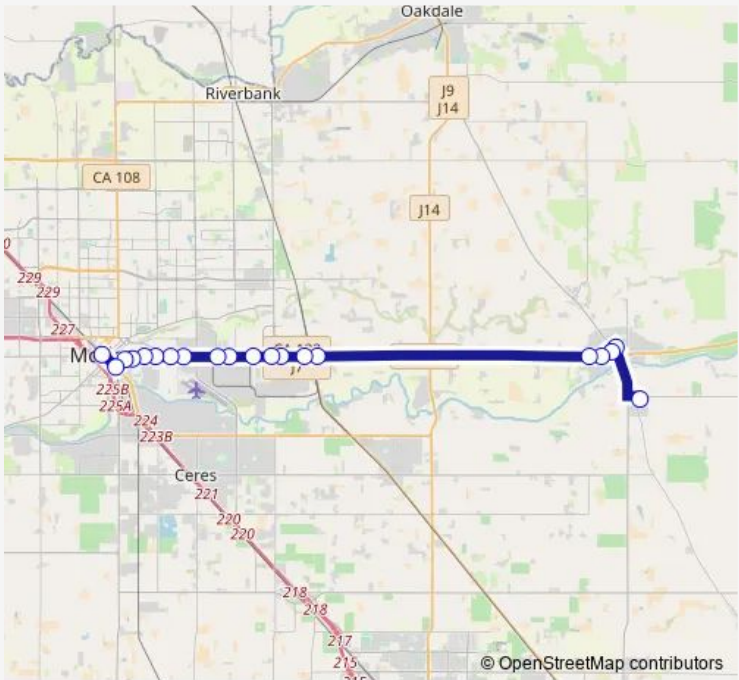

Bus 50 Route 50

[Go to website](#)

Direction
 I Street & Lake Rd — Modesto Transit Center
 20 stops
[Open route schedule](#)

- I Street & Lake Rd
- E Street & Bentley Ave
- Bentley St & G St
- Yosemite Blvd & Western Ave
- Yosemite Blvd & Reinway Ave
- Yosemite Blvd & H St
- Yosemite Blvd & B St
- Yosemite Blvd at Del Monte
- Yosemite Blvd & Yosemite Meadows
- Yosemite Blvd & McClure Rd
- Yosemite Blvd & Lincoln Ave
- Yosemite Blvd & Riverside Dr
- Yosemite Blvd & Daly Ave
- Yosemite Blvd & Rosina Ave
- Yosemite Blvd & Santa Ana Ave
- Yosemite Blvd & Las Flores Ave
- Yosemite Blvd & Groveland St
- D St & 13th St
- 9th St & D St
- Modesto Transit Center

Route schedule
 I Street & Lake Rd — Modesto Transit Center

Monday	06:31-19:31
Tuesday	06:31-19:31
Wednesday	06:31-19:31
Thursday	06:31-19:31
Friday	06:31-19:31
Saturday	08:31-18:31
Sunday	08:31-17:31

Route info
 Direction: I Street & Lake Rd
 Stops: 20
 Trip Duration: 0 hour 44 min

50 — Route 50 BusMaps

Direction

Modesto Transit Center — I Street & Lake Rd

19 stops

[Open route schedule](#)

Modesto Transit Center

9th St & G St

D St & 10th St

Route schedule

Modesto Transit Center — I Street & Lake Rd

Monday 05:45-18:45

Tuesday 05:45-18:45

Wednesday 05:45-18:45

Thursday 05:45-18:45

Friday 05:45-18:45

Saturday 07:45-17:45