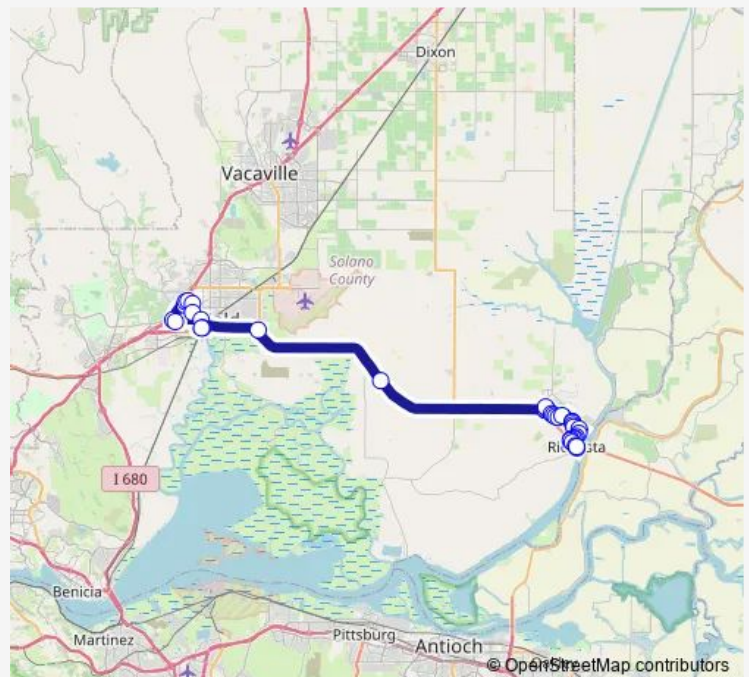

Bus 50 Fairfield – Rio Vista

[Go to website](#)

**Direction**

Fairfield Transportation Center — Front St. & Main St.

35 stops

[Open route schedule](#)

Fairfield Transportation Center

Beck Ave & Cadenasso Dr.

Summerset Dr. & Pinehurst

Summerset Dr. & Aurora

Summerset Dr. & Cypress

Summerset Dr. & Diamond Hills

Route schedule

Fairfield Transportation Center — Front St. & Main St.

Monday 09:15-17:50

Tuesday 09:15-17:50

Wednesday 09:15-17:50

Thursday 09:15-17:50

Friday 09:15-17:50

Saturday —

Sunday —

Route info

Direction: Fairfield Transportation Center

Stops: 35

Trip Duration: 0 hour 56 min

50 — Fairfield – Rio Vista

Viera and Rubier

Wallace & Rubier

Fisher across Deflores Circle (Homecoming Park)

Madere across Deflores

Poppy House & California Vegetable Specialties