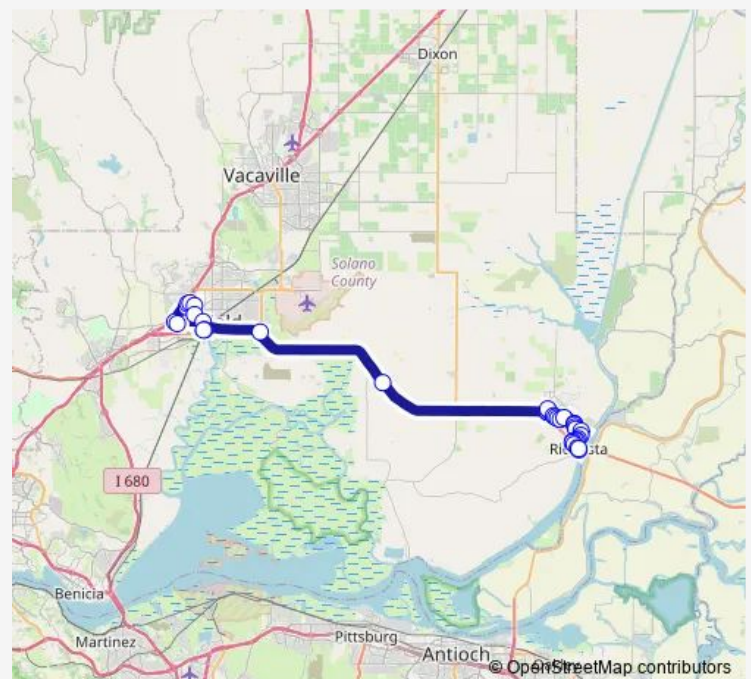

Summerset Dr. & Pinehurst

Summerset Dr. & Aurora

Summerset Dr. & Cypress

Summerset Dr. & Diamond Hills

Route schedule

Fairfield Transportation Center — Front St. & Main St.

Monday 09:15-17:50

Tuesday 09:15-17:50

Wednesday 09:15-17:50

Thursday 09:15-17:50

Friday 09:15-17:50

Saturday —

Sunday —

Route info

Direction: Fairfield Transportation Center

Stops: 35

Trip Duration: 1 hour 10 min

50 — Fairfield – Rio Vista

Viera and Rubier

Wallace & Rubier

Fisher across DeFlores Circle (Homecoming Park)

Madere across DeFlores

Poppy House & California Vegetable Specialties

Rio Vista Senior Center

Front St. & Main St.

Direction

Front St. & Main St. — Fairfield Transportation Center

33 stops

[Open route schedule](#)

Front St. & Main St.

Main & 2nd