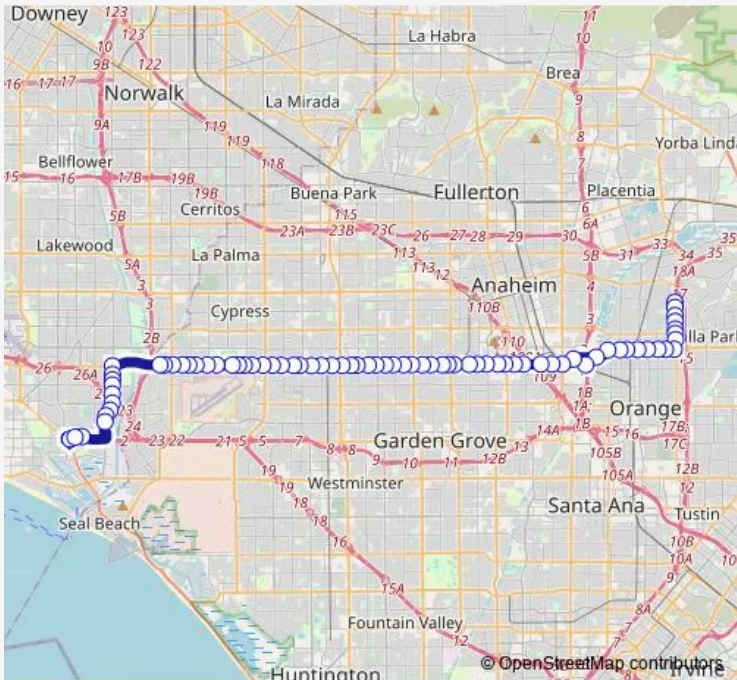

## Bus 50 Long Beach - Orange

[Go to website](#)

**Direction**  
 Tustin-East Village WAY (Zone2) — 7TH-Channel  
 74 stops  
[Open route schedule](#)

- Tustin-East Village WAY (Zone2)
- Tustin-East Village WAY (Zone4)
- Tustin-Meats
- Tustin-Grove
- Tustin-Briardale
- Tustin-Taft
- Tustin-Chestnut
- Katella-Tustin
- Katella-California
- Katella-Cambridge
- Katella-Shaffer
- Katella-Glassell
- Katella-Manzanita
- Katella-Batavia
- Katella-Main
- Katella-Struck
- Artic - Dock 5
- Katella-Howell
- Katella-State College
- Katella-Auburn
- Katella-Lewis

Route schedule  
 Tustin-East Village WAY (Zone2) — 7TH-Channel

Monday	03:50-00:22 <sup>+1</sup>
Tuesday	03:50-00:22 <sup>+1</sup>
Wednesday	03:50-00:22 <sup>+1</sup>
Thursday	03:50-00:22 <sup>+1</sup>
Friday	03:50-00:22 <sup>+1</sup>
Saturday	04:45-00:19 <sup>+1</sup>
Sunday	04:45-00:19 <sup>+1</sup>

Route info  
 Direction: Tustin-East Village WAY (Zone2)  
 Stops: 74  
 Trip Duration: 1 hour 24 min

50 — Long Beach - Orange BusMaps

Katella-Anaheim

Katella-Clementine

Katella-Harbor

Katella-Convention Center