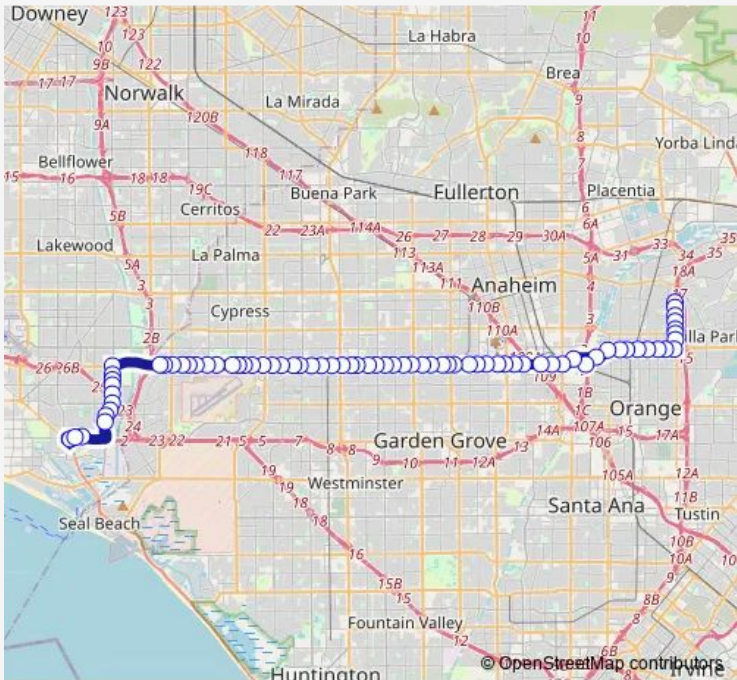

Bus 50 Long Beach - Orange

[Go to website](#)

Direction
 Tustin-East Village WAY (Zone2) — 7TH-Channel
 74 stops
[Open route schedule](#)

- Tustin-East Village WAY (Zone2)
- Tustin-East Village WAY (Zone4)
- Tustin-Meats
- Tustin-Grove
- Tustin-Briardale
- Tustin-Taft
- Tustin-Chestnut
- Katella-Tustin
- Katella-California
- Katella-Cambridge
- Katella-Shaffer
- Katella-Glassell
- Katella-Manzanita
- Katella-Batavia
- Katella-Main
- Katella-Struck
- ARTIC - DOCK 5
- Katella-Howell
- Katella-State College
- Katella-Auburn
- Katella-Lewis

Route schedule
 Tustin-East Village WAY (Zone2) — 7TH-Channel

Monday	03:50-00:22 ⁺¹
Tuesday	03:50-00:22 ⁺¹
Wednesday	03:50-00:22 ⁺¹
Thursday	03:50-00:22 ⁺¹
Friday	03:50-00:22 ⁺¹
Saturday	04:45-00:19 ⁺¹
Sunday	04:45-00:19 ⁺¹

Route info
 Direction: Tustin-East Village WAY (Zone2)
 Stops: 74
 Trip Duration: 1 hour 28 min

50 — Long Beach - Orange BusMaps

Katella-Anaheim

Katella-Clementine

Katella-Harbor

Katella-Convention Center

Katella-Disneyland