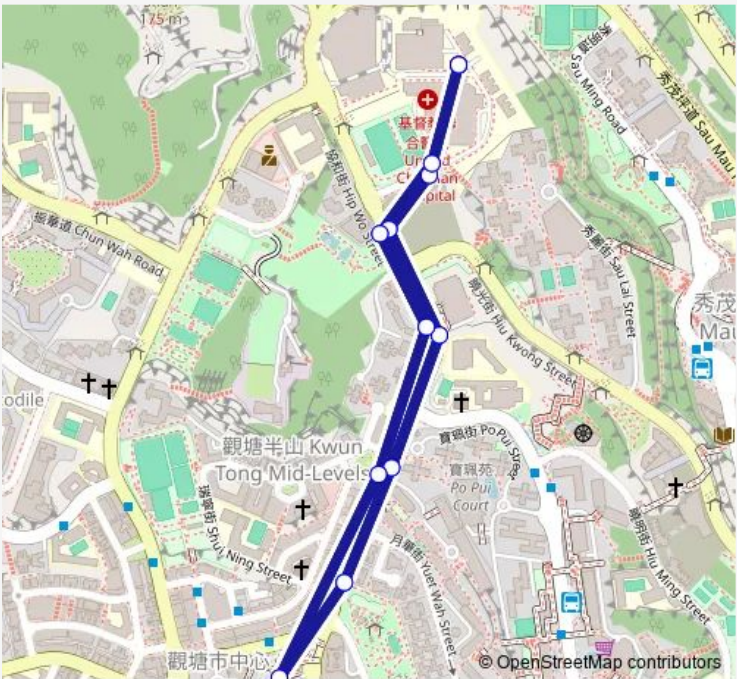

Bus 50 United Christian Hospital - YUE MAN Square Public Transport Interchange (Circular)

[Go to website](#)

Direction
 UNITED CHRISTIAN HOSPITAL MINIBUS TERMINUS — UNITED CHRISTIAN HOSPITAL MINIBUS TERMINUS
 12 stops
[Open route schedule](#)

- UNITED CHRISTIAN HOSPITAL MINIBUS TERMINUS
- SAU NGA ROAD, NEAR SAU NGA ROAD PLAYGROUND
- HIP WO STREET, NEAR WAH FUNG GARDENS
- HIP WO STREET, CHEUNG WO COURT|HIP WO STREET, NEAR CHEUNG WO COURT
- HIP WO STREET, NEAR WO LOK ESTATE
- HIP WO STREET, OUTSIDE YUET WAH STREET PLAYGROUND|HIP WO STREET, OUTSIDE CHEER HANG BUIDLING|HIP WO STREET, NEAR YUET WAH STREET PLAYGROUND
- YUE MAN SQUARE PUBLIC TRANSPORT INTERCHANGE
- HIP WO STREET, NEAR WO LOK ESTATE
- HIP WO STREET, NEAR CHEUNG WO COURT
- HIP WO STREET, NEAR WAH FUNG GARDENS
- SAU NGA ROAD, NEAR SAU NGA ROAD PLAYGROUND
- UNITED CHRISTIAN HOSPITAL MINIBUS TERMINUS

Route schedule

UNITED CHRISTIAN HOSPITAL MINIBUS TERMINUS — UNITED CHRISTIAN HOSPITAL MINIBUS TERMINUS

Monday	06:00
Tuesday	06:00
Wednesday	06:00
Thursday	06:00
Friday	06:00
Saturday	06:00
Sunday	06:00

Route info

Direction: UNITED CHRISTIAN HOSPITAL MINIBUS TERMINUS

Stops: 12

Trip Duration: 0 hour 8 min

50 Bus time schedules and route maps are available in an offline PDF at busmaps.com. Use the busmaps.com website to see live bus times, train schedule or subway schedule, and step-by-step directions for all public transit in Kwun Tong