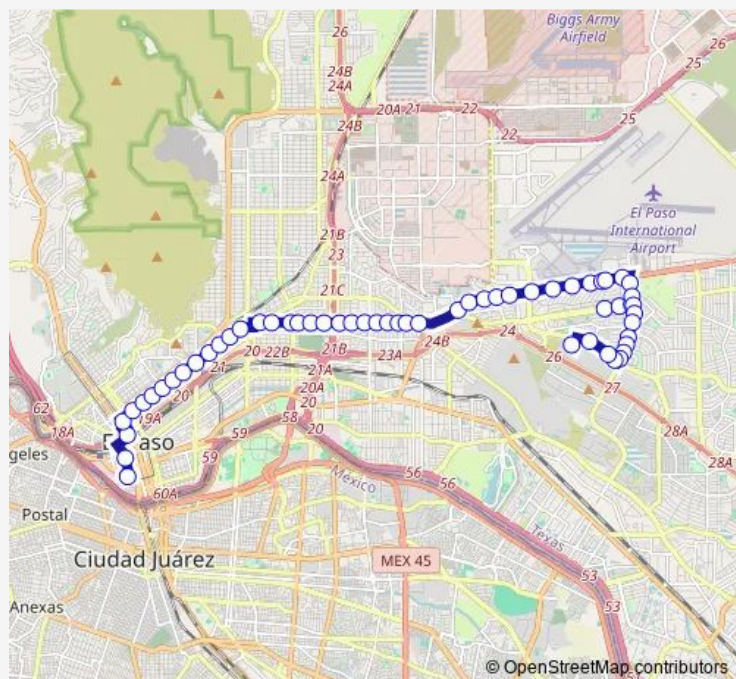

Direction

Eastside Terminal Bay B — Downtown Transit Ctr Bay A

53 stops

[Open route schedule](#)

Eastside Terminal Bay B

ViscountGerald

ViscountGrover

HawkinsGrover

MontanaGeronimo

Route schedule

Eastside Terminal Bay B — Downtown Transit Ctr Bay A

Monday 06:00-21:15

Tuesday 06:00-21:15

Wednesday 06:00-21:15

Thursday 06:00-21:15

Friday 06:00-21:15

Saturday 06:00-21:15

Sunday 08:00-17:00

Route info

Direction: Eastside Terminal Bay B

Stops: 53

Trip Duration: 0 hour 55 min

MontanaMagruder

MontanaGlenwood

MontanaBoone

MontanaHouston

MontanaTravis

MontanaCopia

MontanaLuna

MontanaHueco

San MarcialTularosa

Five Points Terminal Bay A