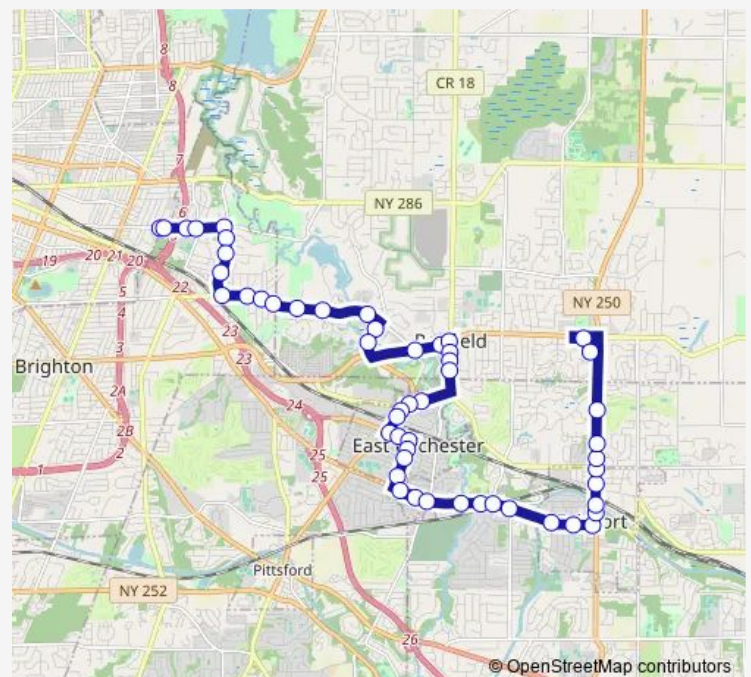

Penfield & 1795 Penfield

Penfield & Five Mile Line

Five Mile Line & Belvedere

Route schedule

Blossom Loop Connection Hub — Target Plaza & Target Entrance

Monday 05:00-21:00

Tuesday 05:00-21:00

Wednesday 05:00-21:00

Thursday 05:00-21:00

Friday 05:00-21:00

Saturday 06:00-13:55

Sunday 06:00-19:55

Route info

Direction: Blossom Loop Connection Hub

Stops: 52

Trip Duration: 0 hour 37 min

50 — Fairport/Penfield

Five Mile Line & Brebeuf

Five Mile Line & Edgewood

Linden & De Paul

Linden & Washington

Washington & Walnut

Washington & Monroe

Commercial & Washington

Direction

Target Plaza & Target Entrance — Blossom Loop Connection Hub

52 stops

[Open route schedule](#)

Target Plaza & Target Entrance

Fairport Nine Mile Point & opp Eagl

Fairport Nine Mile Point & White Pi