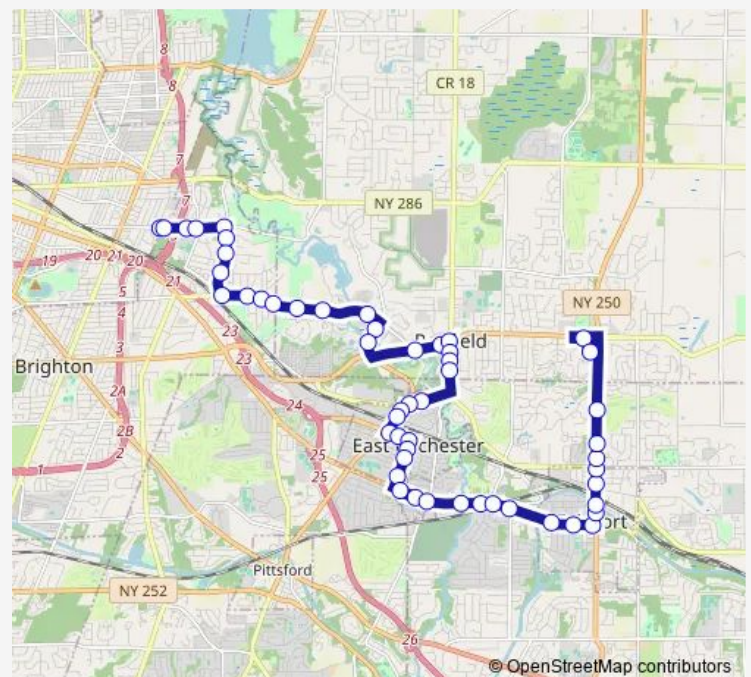

Penfield & 1795 Penfield

Penfield & Five Mile Line

Five Mile Line & Belvedere

Route schedule

Blossom Loop Connection Hub — Target Plaza & Target Entrance

Monday 05:00-23:00

Tuesday 05:00-23:00

Wednesday 05:00-23:00

Thursday 05:00-23:00

Friday 05:00-23:00

Saturday 06:00-21:55

Sunday 06:00-21:55

Route info

Direction: Blossom Loop Connection Hub

Stops: 52

Trip Duration: 0 hour 37 min

50 — Fairport/Penfield

Five Mile Line & Brebeuf

Five Mile Line & Edgewood

Linden & De Paul

Linden & Washington

Washington & Walnut

Washington & Monroe

Commercial & Washington

Stops: 52

Trip Duration: 0 hour 37 min

Linden & Depaul

Linden & Bluff

Five Mile Line & Harmon

Five Mile Line & Belvedere

Penfield & 1806 Penfield

Penfield & Liberty