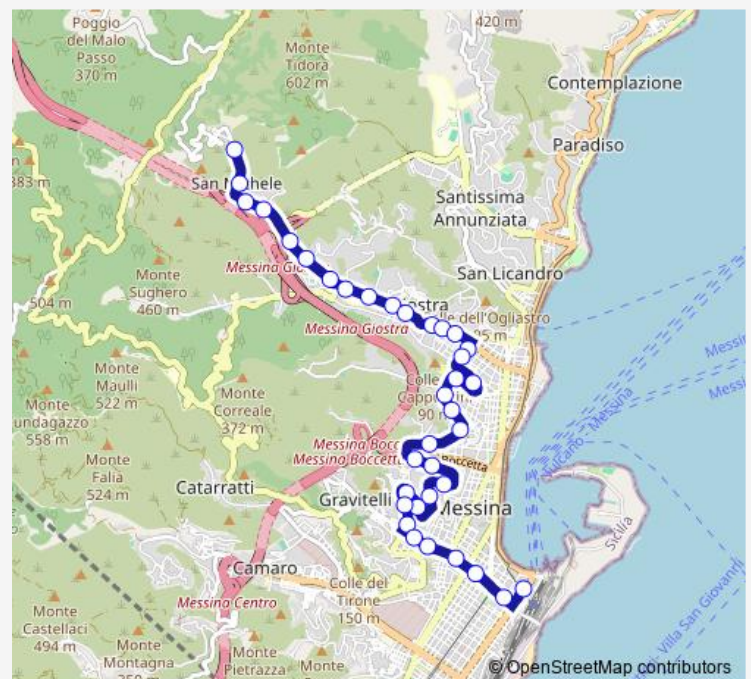

V.le Regina Margherita - 87

V.le Regina Margherita - ist. Ignatianum

V.le Regina Margherita -63

V.le Regina Margherita - chiesa Lourdes

V.le Regina Margherita - Osservatorio

Route schedule

Sp50 S. Michele, Capolinea — P.zza della Repubblica

Monday 05:00-20:45

Tuesday 05:00-20:45

Wednesday 05:00-20:45

Thursday 05:00-20:45

Friday 05:00-20:45

Saturday 05:00-20:45

Sunday —

Route info

Direction: Sp50 S. Michele, Capolinea

Stops: 36

Trip Duration: 0 hour 55 min

50 — Ritiro - Cavallotti

BusMaps

V.le Regina Margherita - Villa Salus

Viale P. Umberto - 137

Viale P. Umberto - via Grattoni

Thursday 04:40-19:50

Friday 04:40-19:50

Saturday 04:40-19:50

Sunday —

Route info

Direction: Cavallotti

Stops: 39

Trip Duration: 0 hour 20 min