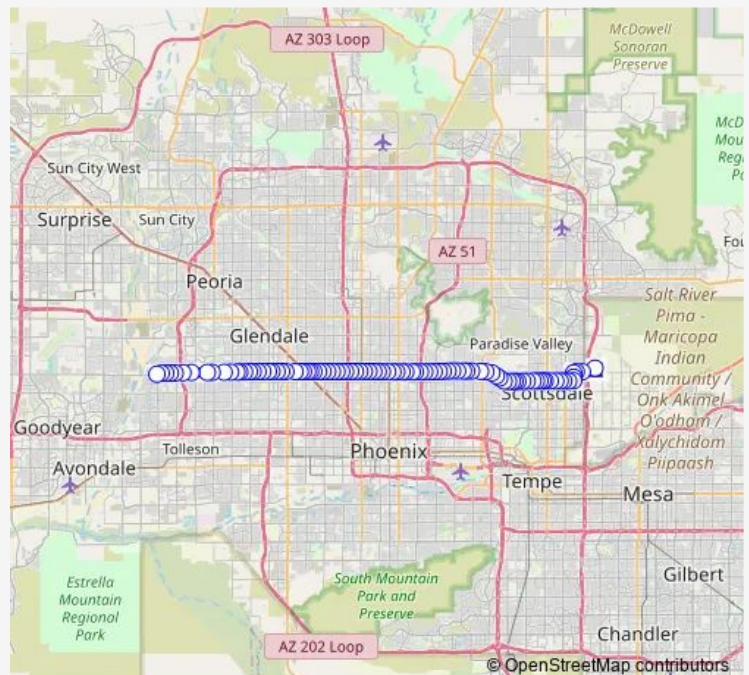

Thursday 03:47-23:09

Friday 03:47-23:09

Saturday 05:10-23:21

Sunday 05:10-23:21

Route info

Direction: Scottsdale CC East

Stops: 91

Trip Duration: 1 hour 30 min

50 — Camelback Rd

Camelback Rd & 56th St

Camelback Rd & 54th St

Camelback Rd & Rubicon Av

Camelback Rd & Arcadia Dr

Camelback Rd & Launfal Av

Camelback Rd & 45th Pl

Camelback Rd & 44th St

Camelback Rd & 40th St

Camelback Rd & 38th St

Camelback Rd & 36th St

Camelback Rd & 34th St

Camelback Rd & 32nd St

Camelback Rd & 2910 East

Camelback Rd & 28th St

Camelback Rd & 26th St