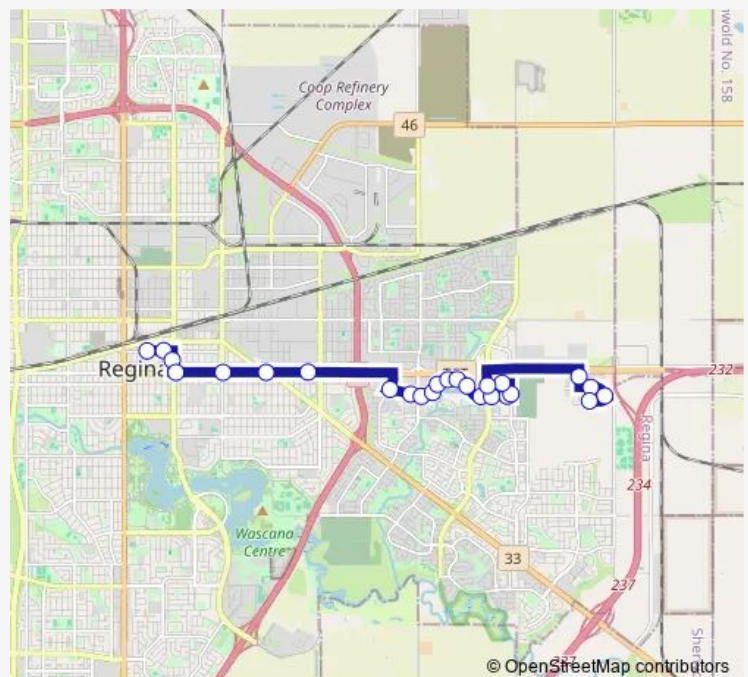

Quance St @ Prince Of Wales Dr (Eb)

Quance St @ Windsor Park Rd (Eb)

Quance Gate @ Quance St (Nb)

Westfair Rd @ Superstore (Wb)

Prince Of Wales Dr @ Westfair Rd (Nb)

Route schedule

11th Ave @ Cornwall St (Eb) — Optimist Dr @ Aurora Blvd (Wb)

Monday 06:05-01:45⁺¹

Tuesday 06:05-01:45⁺¹

Wednesday 06:05-01:45⁺¹

Thursday 06:05-01:45⁺¹

Friday 06:05-01:45⁺¹

Saturday 06:05-23:45

Sunday 08:00-17:00

Route info

Direction: 11th Ave @ Cornwall St (Eb)

Stops: 25

Trip Duration: 0 hour 31 min

50 — Victoria E EXP - Victoria Dwtm Exp

BusMaps

Aurora Blvd @ Victoria Ave (Sb)

Anaquod Rd @ Aurora Blvd (Eb)

Anaquod Rd @ Optimist (Sb)

Optimist Dr @ Aurora Blvd (Wb)

Direction

Optimist Dr @ Aurora Blvd (Wb) — 11th Ave @ Cornwall St (Eb)

17 stops

[Open route schedule](#)

Optimist Dr @ Aurora Blvd (Wb)

Aurora Blvd @ Anaquod Rd (Nb)

Quance Gate @ Victoria Ave (Sb)