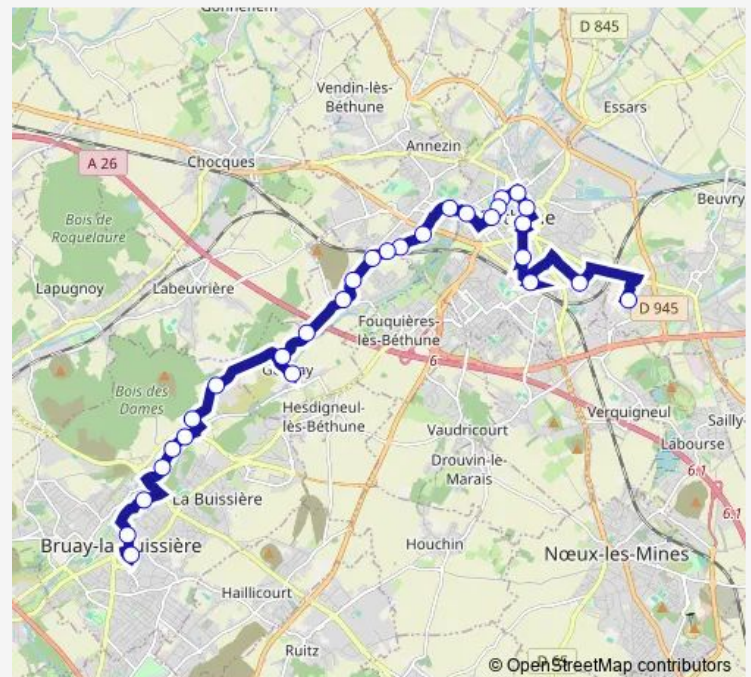

Sully

Place Foch

Centre Aquatique

Route schedule

Europe - Quai 6 — Lycée Yourcenar

Monday 06:55-18:15

Tuesday 06:55-18:15

Wednesday 06:55-18:15

Thursday 06:55-18:15

Friday 06:55-18:15

Saturday 06:55-18:15

Sunday —

Route info

Direction: Europe - Quai 6

Stops: 29

Trip Duration: 0 hour 52 min

50 — Bethune - Gosnay - Bruay-LA-Buissiere

Centre Sportif

Lamartine

Hôtel des Postes

Clemenceau Q2

Legillon

Gare - Quai 7

André Malraux Q3

Lycée Yourcenar

Direction

Debeyre Q4 — Europe - Quai 6

29 stops

[Open route schedule](#)

Debeyre Q4

André Malraux Q3

Gare - Quai 7