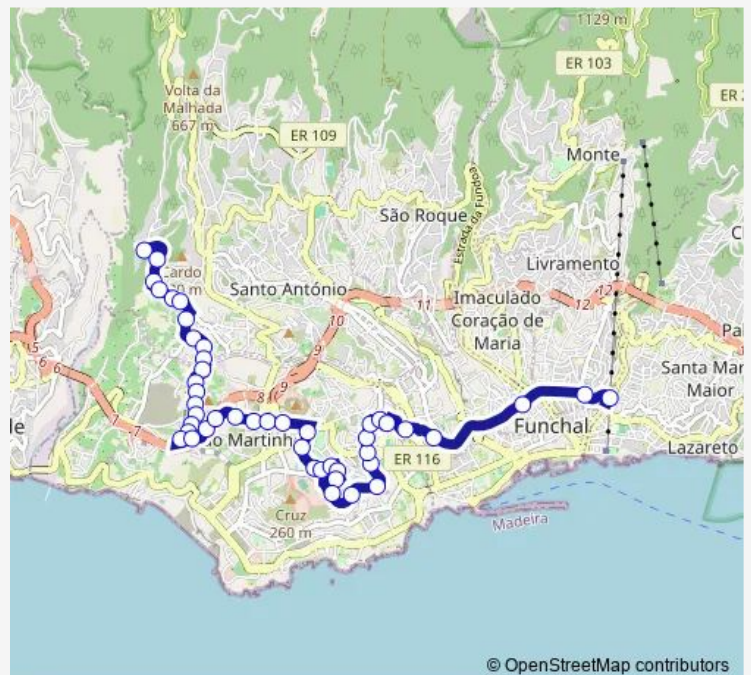

Caminho Pico Funcho 7A (1260)

CAM S Martinho PTE C200 (824)

Albatroz D (826)

CAM São Martinho (828)

Route schedule

Viana T-50 (1302b) — Campo da Barca (371)

Monday 07:30-17:00

Tuesday 07:30-17:00

Wednesday 07:30-17:00

Thursday 07:30-17:00

Friday 07:30-17:00

Saturday —

Sunday —

Route info

Direction: Viana T-50 (1302b)

Stops: 46

Trip Duration: 0 hour 35 min

© OpenStreetMap contributors

50 — Viana - Campo da Barca

Ponte do Baptista D (830)

Centro Cívico S Martinho (990)

São Martinho D (66)

CAM S Martinho-Vargem D (64)

Rua E U A Tourigalo (823)

Bairro do Hospital (280)

Cota 40 Cruz Vermelha S (282)

Escl Francisco Franco D (614)

Campo da Barca (371)

Direction

Campo da Barca (371) — Viana T-50 (1302b)

48 stops

[Open route schedule](#)