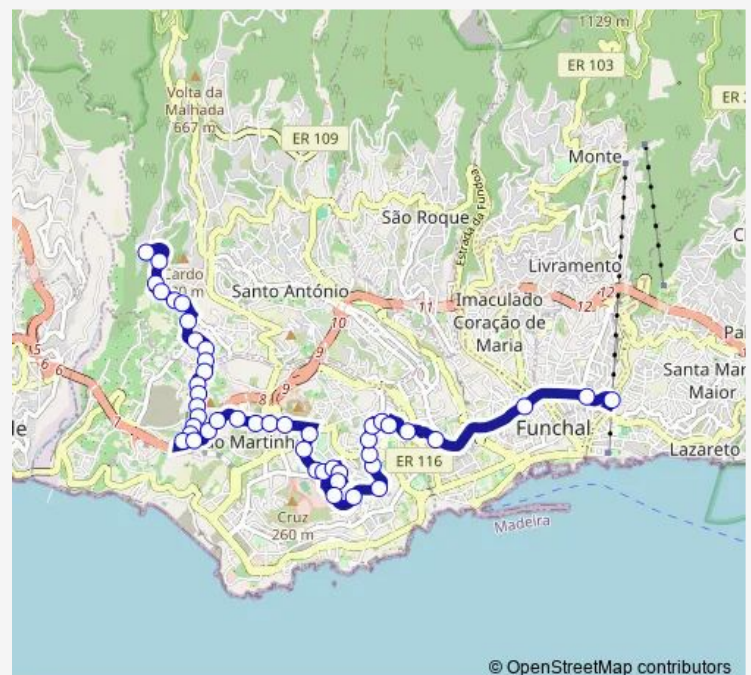

Caminho Pico Funcho 7A (1260)

CAM S Martinho PTE C200 (824)

Albatroz D (826)

CAM São Martinho (828)

Route schedule

Viana T-50 (1302b) — Campo da Barca (371)

Monday 07:30-17:00

Tuesday 07:30-17:00

Wednesday 07:30-17:00

Thursday 07:30-17:00

Friday 07:30-17:00

Saturday —

Sunday —

Route info

Direction: Viana T-50 (1302b)

Stops: 46

Trip Duration: 0 hour 35 min

© OpenStreetMap contributors

50 — Viana - Campo da Barca

BusMaps

Ponte do Baptista D (830)

Centro Cívico S Martinho (990)

São Martinho D (66)

CAM S Martinho-Vargem D (64)

Friday 10:45-17:35

Saturday —

Sunday —

Route info

Direction: Campo da Barca (371)

Stops: 48

Trip Duration: 0 hour 40 min

Depois Ponte Via Rapida (851)