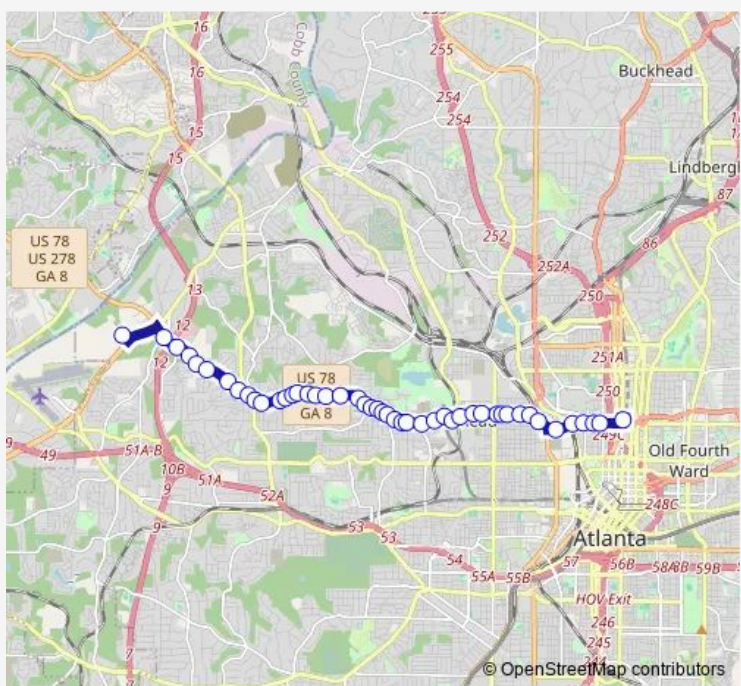

Bus 50 Donald Lee Hollowell Parkway

[Go to website](#)

Direction
 North AVE Station — UPS DISTRIBUTION CENTER
 52 stops
[Open route schedule](#)

- North AVE Station
- North AVE NW @ Spring ST Nw
- North AVE NW @ Techwood DR Nw
- North AVE NW @ Fowler St
- North AVE @ Cherry St
- North AVE NW @ Tech Pkwy Nw
- North AVE NW @ Strong ST Nw
- NORTHSIDE DR @ NORTH AVE
- Cameron M Alexander Blvd @ Northside Dr
- Cameron M Alexander Blvd NW @ Vine ST Nw
- Cameron M Alexander Blvd @ Sunset AVE Nw
- Cameron M Alexander Blvd @ Griffin ST Nw
- Cameron M Alexander Blvd @ J P Brawley Dr
- English AVE @ Cameron M Alexander Blvd Nw
- English AVE NW @ North AVE Nw
- English AVE NW @ Pelham ST Nw
- FOX ST @ PAINES AVE
- FOX ST @ JOSEPH E LOWERY BLVD
- Donald L Hollowell Pkwy @ Addie St
- DONALD L HOLLOWELL PKWY @ FINLEY AVE
- Bankhead Station

Route schedule
 North AVE Station — UPS DISTRIBUTION CENTER

Monday	04:40-23:40
Tuesday	04:40-23:40
Wednesday	04:40-23:40
Thursday	04:40-23:40
Friday	04:40-23:40
Saturday	06:40-23:40
Sunday	06:40-23:40

Route info
 Direction: North AVE Station
 Stops: 52
 Trip Duration: 0 hour 30 min

DONALD L HOLLOWELL PKWY @ BOLTON RD

UPS DISTRIBUTION CENTER

Direction

North AVE Station — UPS DISTRIBUTION CENTER

46 stops

[Open route schedule](#)

North AVE Station

North AVE NW @ Spring ST Nw