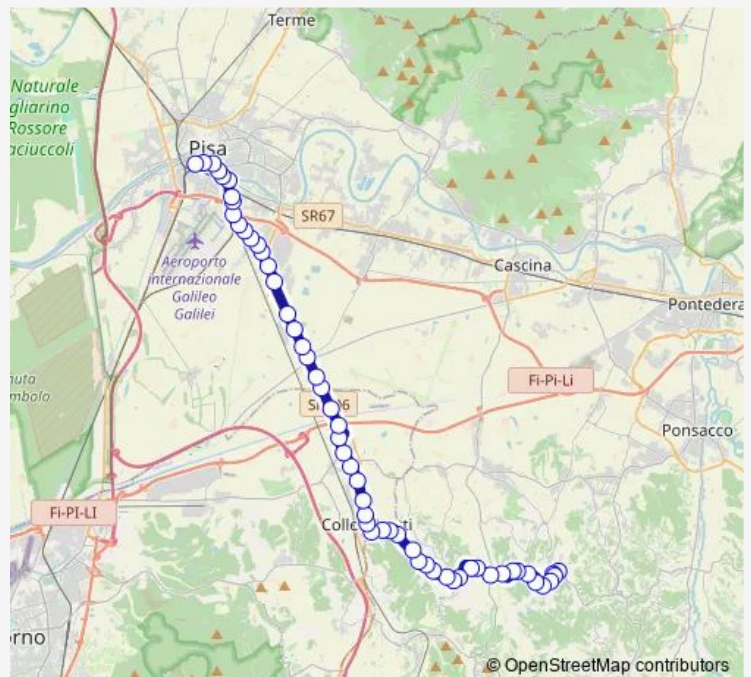

V.Emilia Ponte Scolmatore Fr 40

Route schedule

Pisa Sesta Porta — Collesalvetti

Monday	09:30
Tuesday	09:30
Wednesday	09:30
Thursday	09:30
Friday	09:30
Saturday	09:30
Sunday	—

Route info

Direction: Pisa Sesta Porta

Stops: 28

Trip Duration: 0 hour 30 min

50 — Pisa-Collesalvetti-Fauglia-Crespina

Vicarelo V.Galilei 3150

Vicarelo

Vicarelo V.Galilei 37

V.Emilia Fr Bv Azalea

Collesalveti V.Roma Fr 53