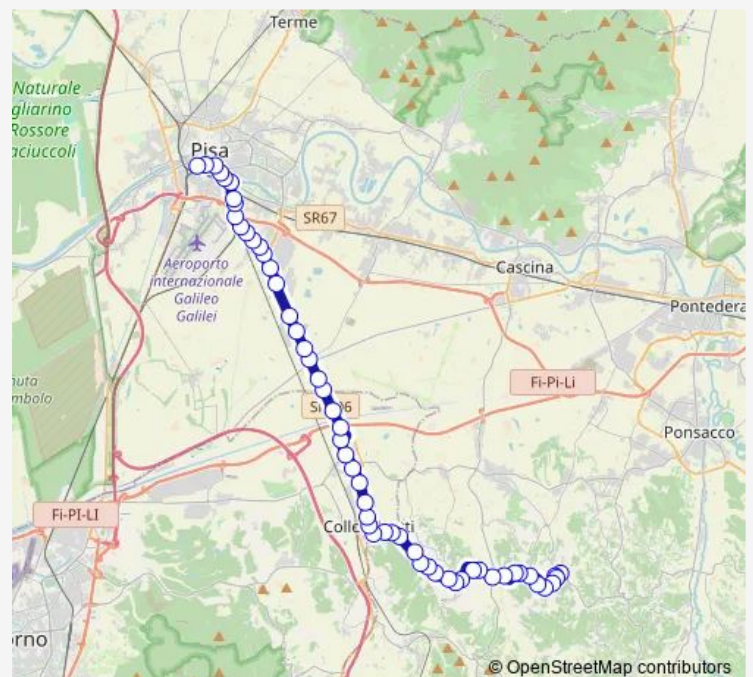

### Route schedule

Pisa Sesta Porta — Collesalvetti

|           |       |
|-----------|-------|
| Monday    | 09:30 |
| Tuesday   | 09:30 |
| Wednesday | 09:30 |
| Thursday  | 09:30 |
| Friday    | 09:30 |
| Saturday  | 09:30 |
| Sunday    | —     |

### Route info

Direction: Pisa Sesta Porta

Stops: 28

Trip Duration: 0 hour 30 min

Vicarelo V.Galilei 3150

Vicarelo

Vicarelo V.Galilei 37

V.Emilia Fr Bv Azalea