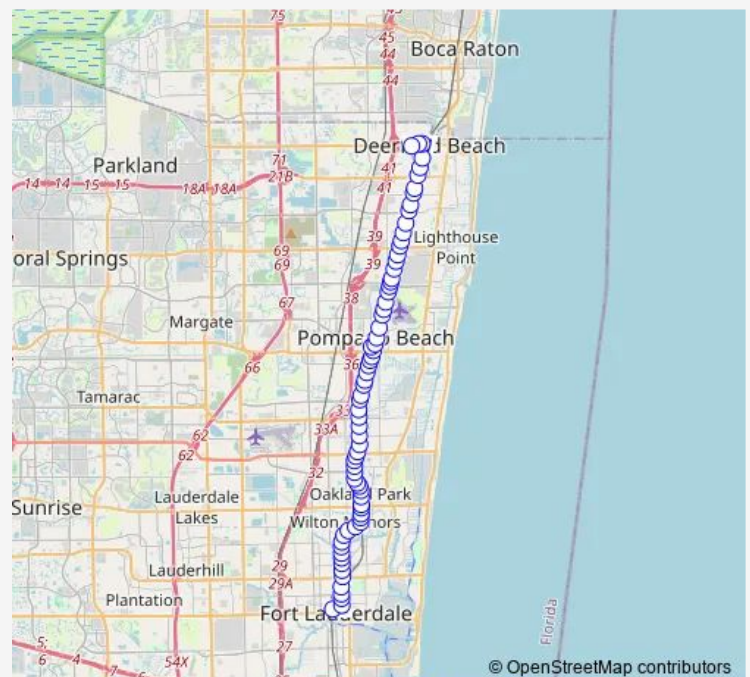

Dixie HWY/Oakland Park B

Dixie HWY/Oakland Park B

Dixie HW/NE 34 C

Route schedule

Central Terminal BAY A6 - Rt50 — SW 3 A/Hillsboro B

Monday 05:30-23:10

Tuesday 05:30-23:10

Wednesday 05:30-23:10

Thursday 05:30-23:10

Friday 05:30-23:10

Saturday 05:15-22:18

Sunday 07:50-20:30

Route info

Direction: Central Terminal BAY A6 - Rt50

Stops: 72

Trip Duration: 1 hour 2 min

50 — Dixie Hwy Local

Dixie HW/NE 38 S

Dixie HW/NE 39 S

Dixie HW/NE 40 C

Dixie HW/NE 42 S

Dixie HW/Prospect R

Dixie HW/NE 45 S

Dixie HW/NE 48 S