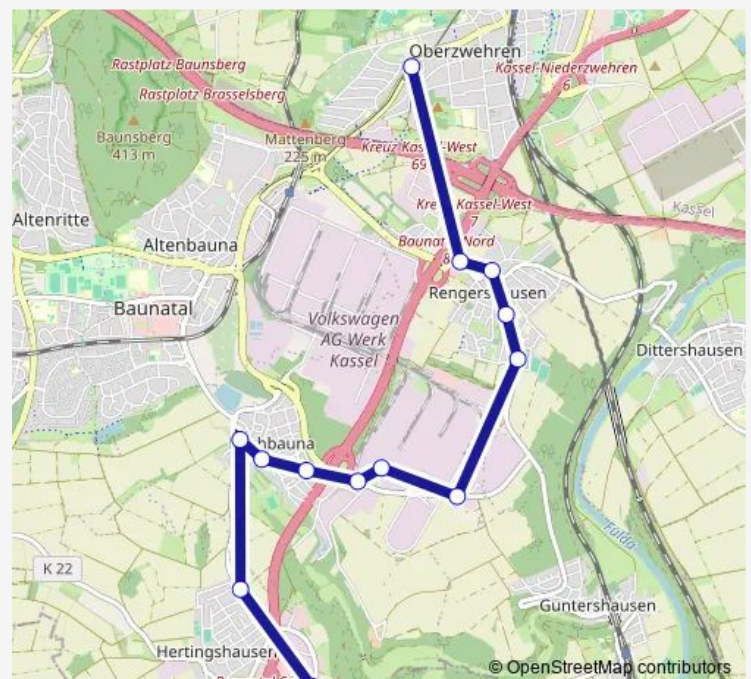

Baunatal-Kirchbauna Taunusstraße

Baunatal Abzweig Fehrenberg

Baunatal-Kirchbauna Otc

Baunatal-Rengershausen Salzgitterstraße

Baunatal-Rengershausen Waldsporthalle

Baunatal-Rengershausen Guntershäuser Straße

Thursday 05:35-21:35

Friday 05:35-21:35

Saturday 06:35-21:35

Sunday —

Route info

Direction: Baunatal-Hertingshausen Ratio

Stops: 13

Trip Duration: 0 hour 22 min

Direction

Kassel Mattenberg — Baunatal-Hertingshausen Ratio

14 stops

[Open route schedule](#)

Kassel Mattenberg

Baunatal-Rengershausen Knallhütte

Baunatal-Rengershausen Kirche

Baunatal-Rengershausen Guntershäuser Straße

Wednesday 05:00-21:00

Thursday 05:00-21:00

Friday 05:00-21:00

Saturday 06:00-21:00

Sunday —

Route info

Direction: Kassel Mattenberg

Stops: 14