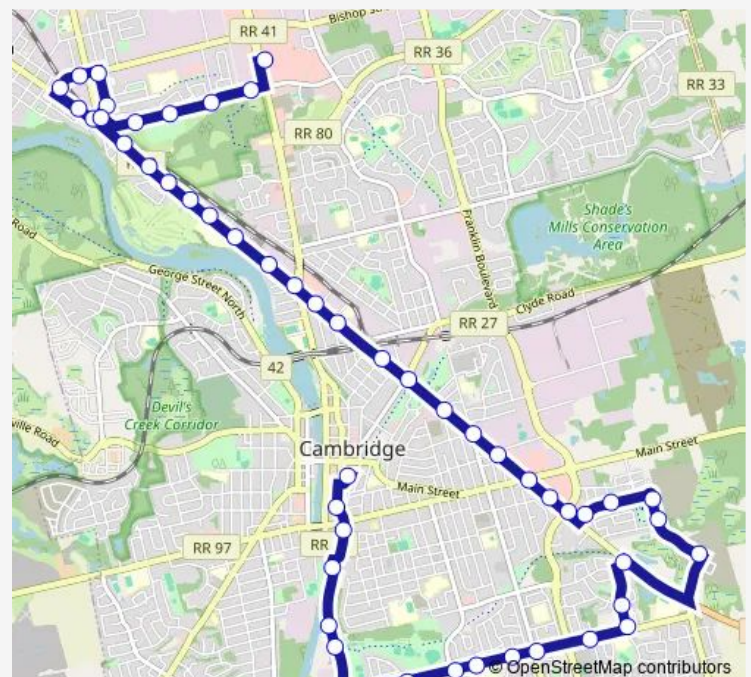

### Route schedule

Ainslie Terminal — Cambridge Centre Station

Monday 05:45-23:15

Tuesday 05:45-22:15

Wednesday 05:45-22:15

Thursday 05:45-22:15

Friday 05:45-23:15

Saturday 06:45-22:45

### Route info

Direction: Ainslie Terminal

Stops: 52

Trip Duration: 0 hour 38 min

■ 50 — Dundas-Myers

BusMaps

Maple Bush / Chester

Dundas / Franklin

Dundas / South Cambridge Centre

Dundas / Main

Dundas / Monroe

Dundas / Elgin

Dundas / Gore

Dundas / Beverly

Dundas / Cambridge St.

Dundas / Roxboro